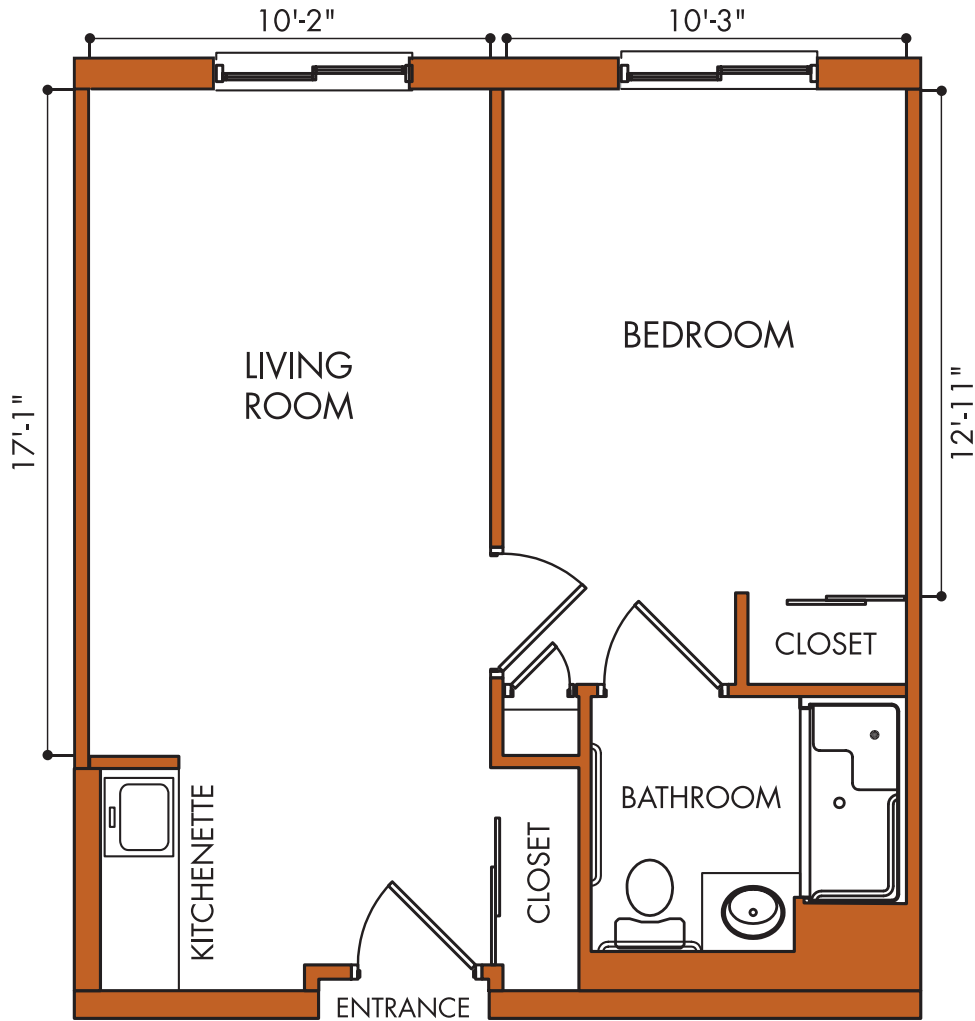

THE BRISTAL AT MASSAPEQUA

THE BERKLEY
STUDIO SUITE

Artist's Rendering

400 County Line Road | Massapequa, NY 11758 | (516) 691.0706 | thebristal.com

The
Bristal
ASSISTED LIVING

THE BRISTAL AT MASSAPEQUA

THE CARLYLE
ONE BEDROOM