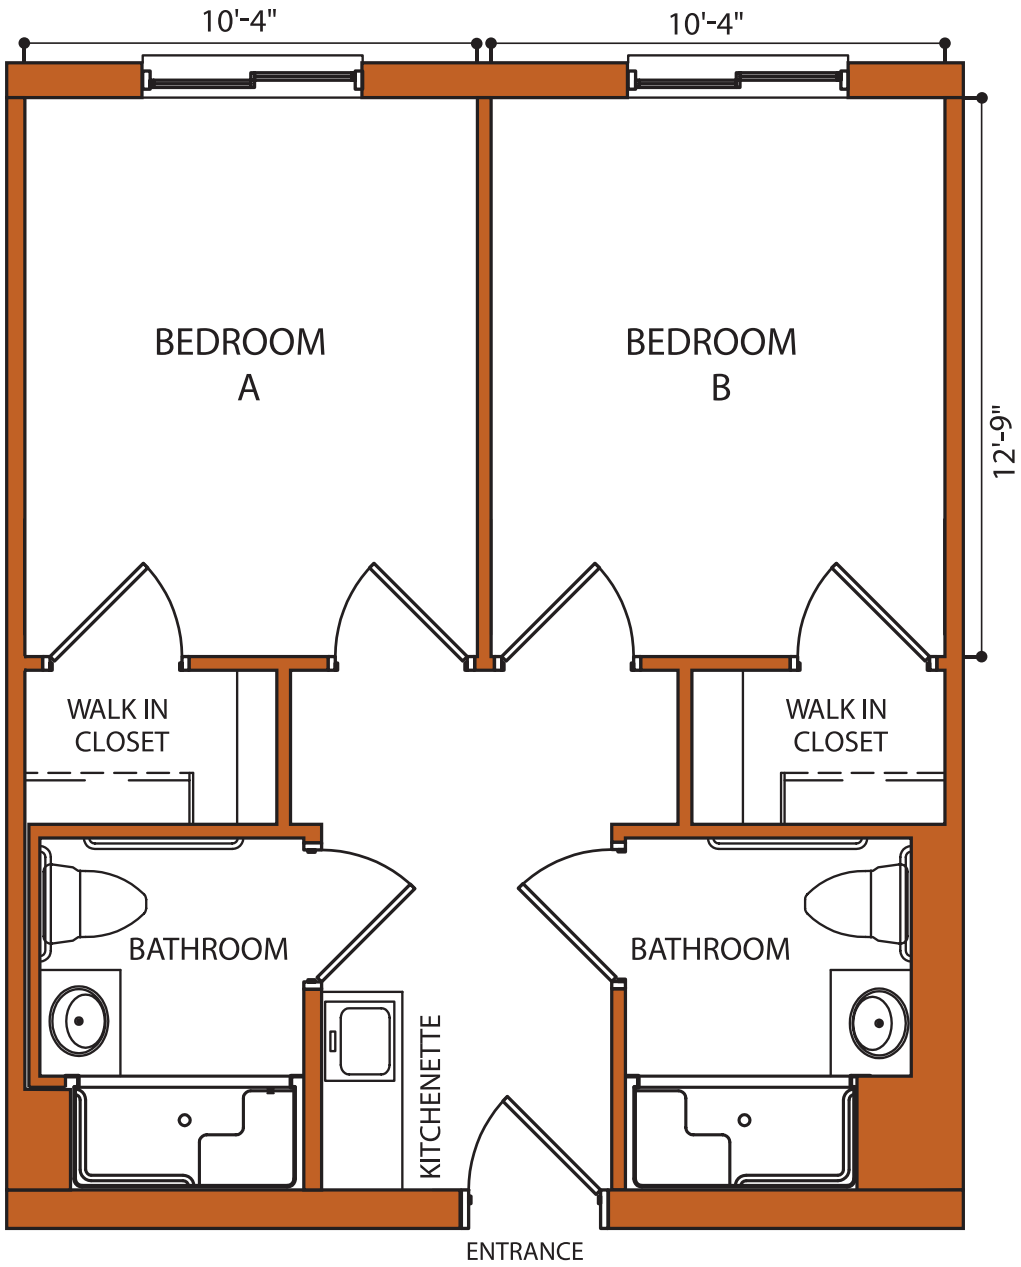

THE BRISTAL AT MASSAPEQUA

THE ASHLEY
REFLECTIONS SUITE

Artist's Rendering

400 County Line Road | Massapequa, NY 11758 | (516) 691.0706 | thebristal.com

The
Bristal
ASSISTED LIVING