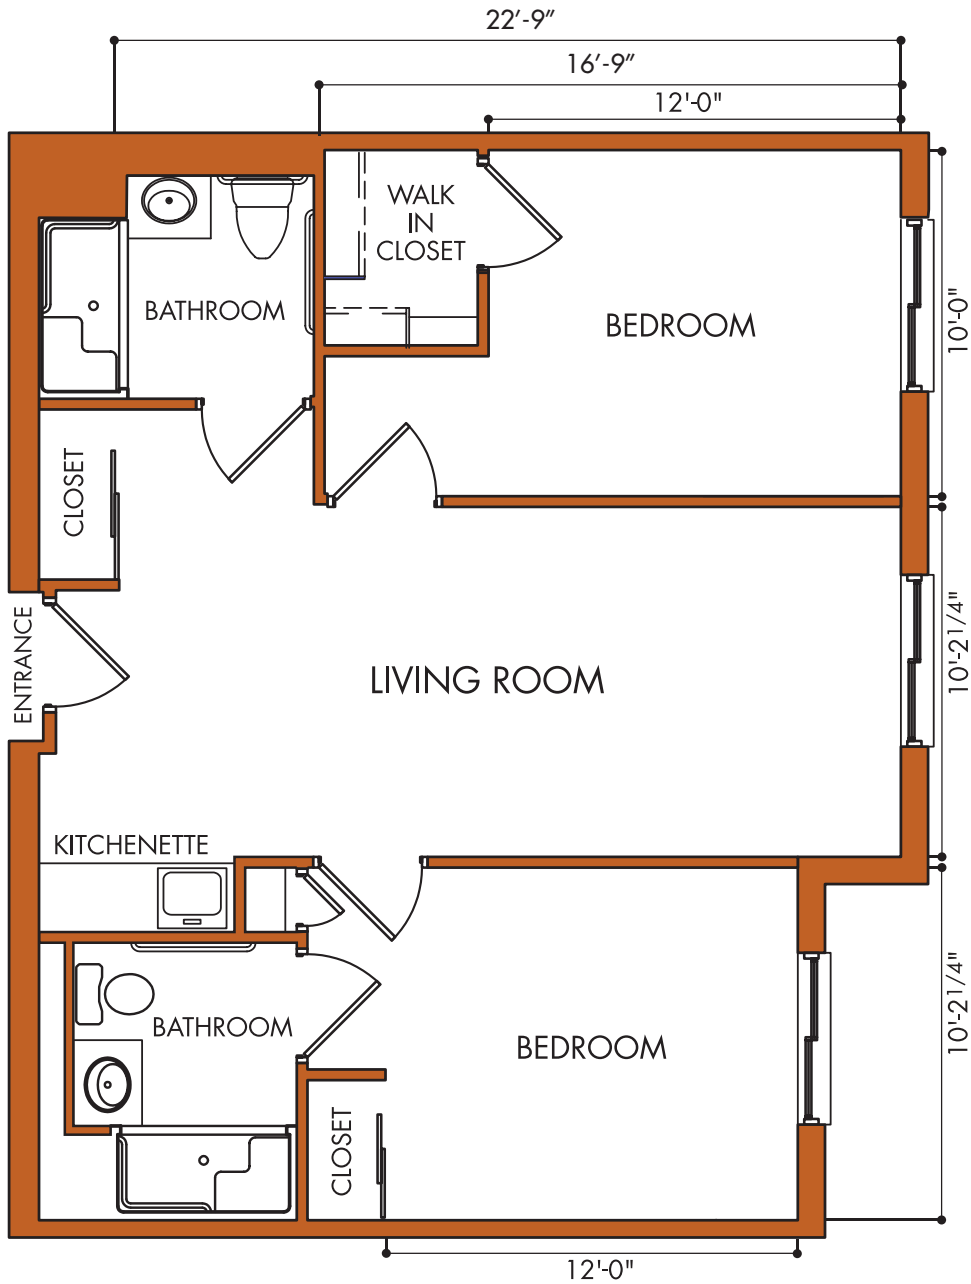

THE BRISTAL AT MASSAPEQUA

THE DORAL
TWO BEDROOM

Artist's Rendering

400 County Line Road | Massapequa, NY 11758 | (516) 691.0706 | thebristal.com

The
Bristal
ASSISTED LIVING