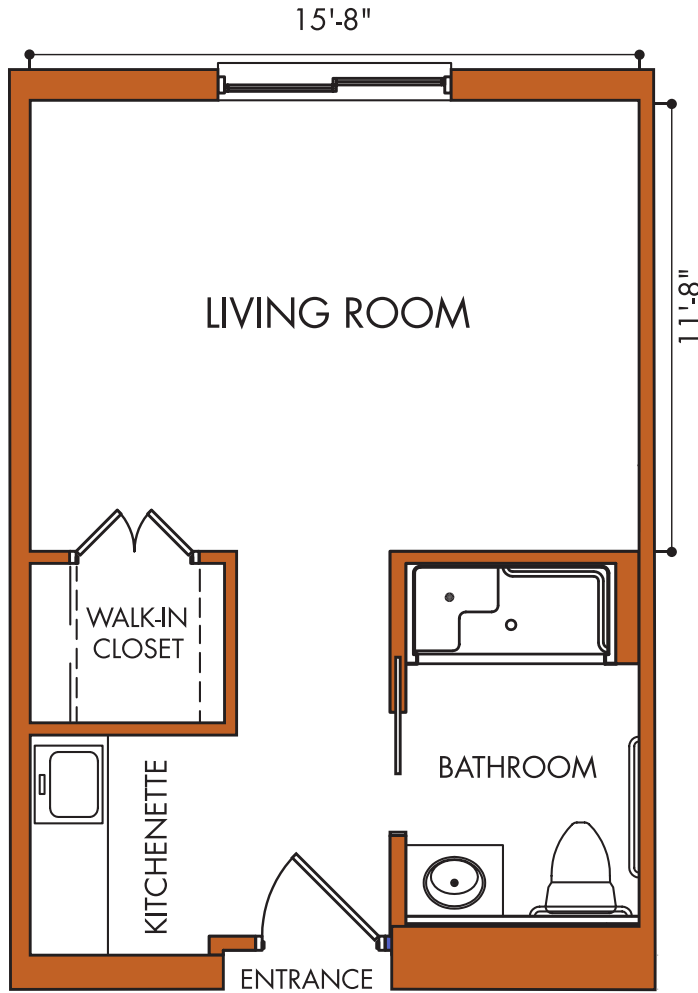

THE BRISTAL AT MASSAPEQUA

THE BERKLEY
STUDIO SUITE

Artist's Rendering

400 County Line Road | Massapequa, NY 11758 | (516) 691.0706 | thebristal.com

The
Bristal
ASSISTED LIVING

THE BRISTAL AT MASSAPEQUA

THE CARLYLE
ONE BEDROOM