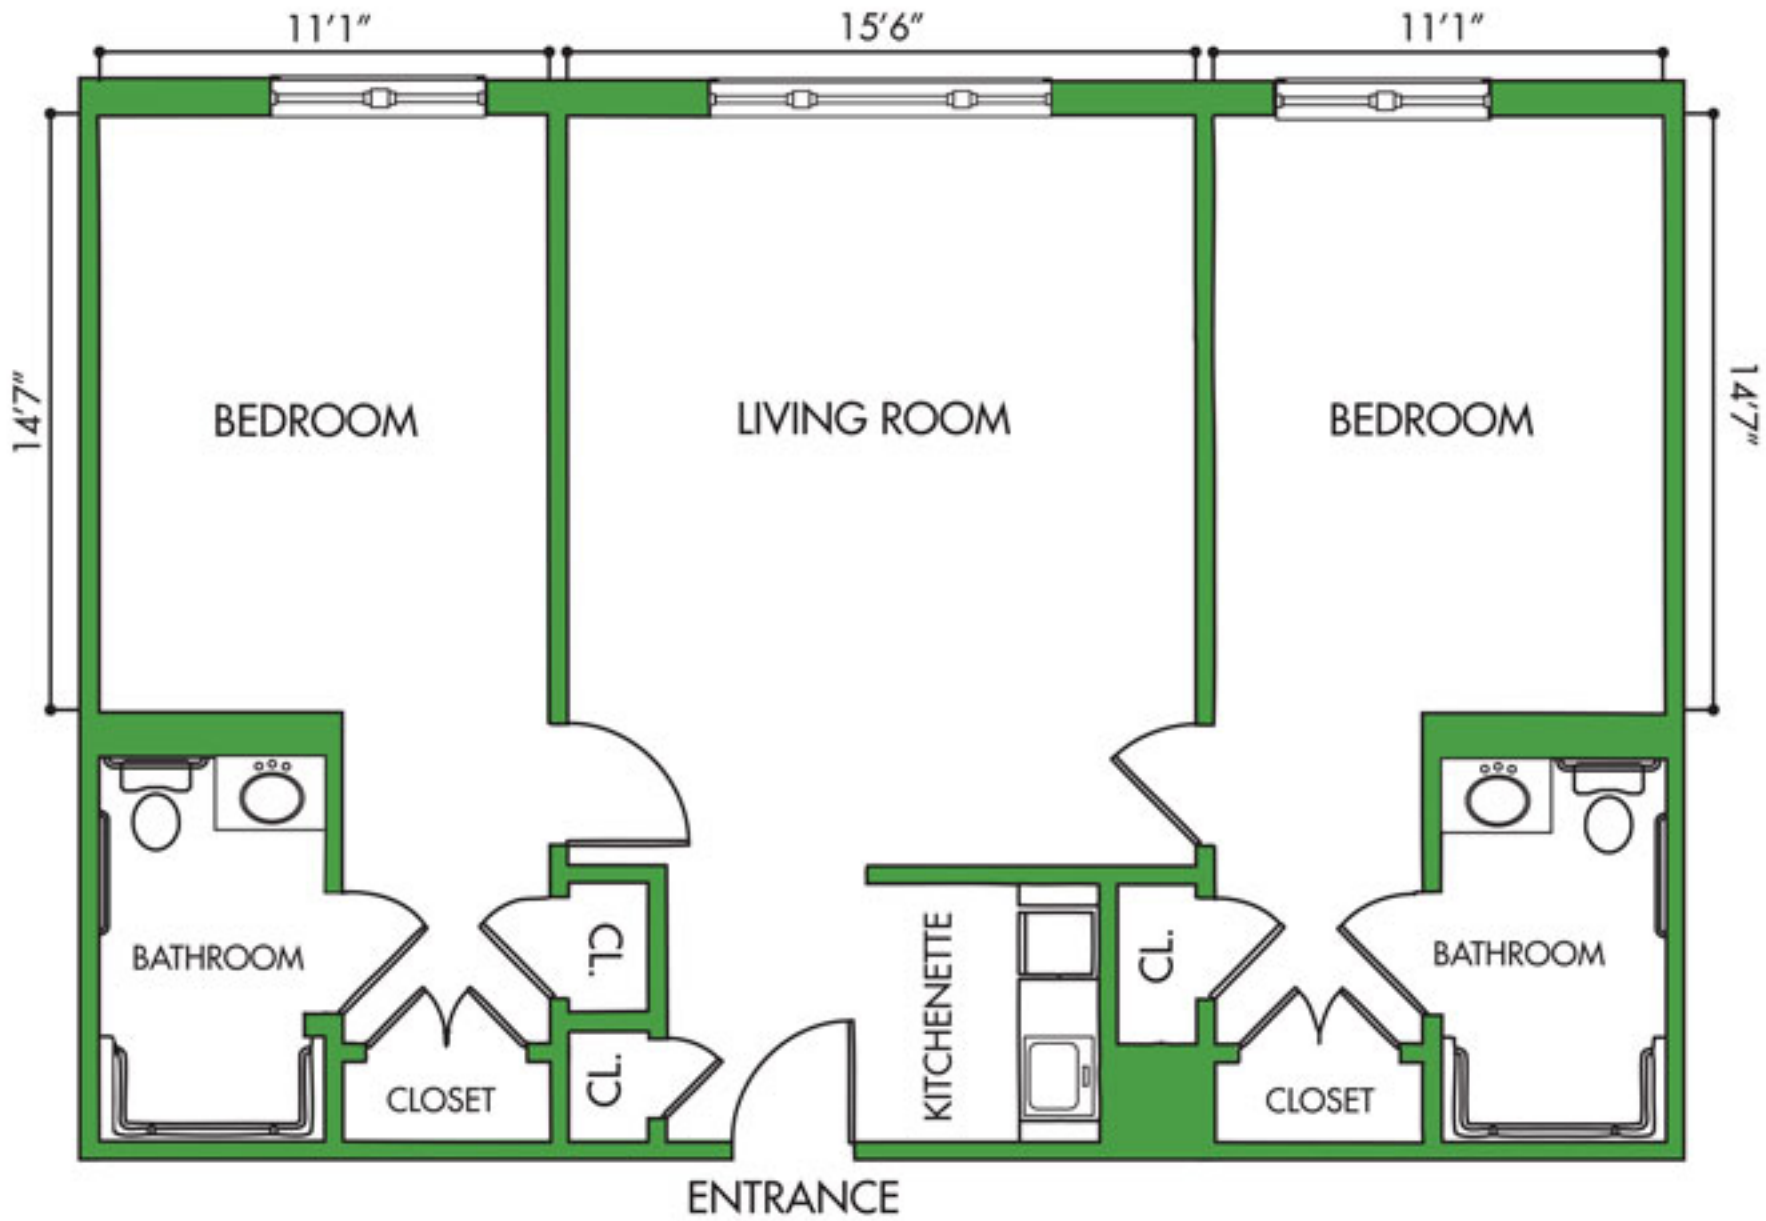

THE ESSEX
STUDIO SUITE

Artist's Rendering

477 Hungry Harbor Road | North Woodmere, NY 11581 | (516) 336.2600 | thebristal.com

The
Bristal
ASSISTED LIVING

THE PLAZA
ONE BEDROOM SUITE

Artist's Rendering

477 Hungry Harbor Road | North Woodmere, NY 11581 | (516) 336.2600 | thebristol.com

The
Bristol
ASSISTED LIVING

THE LUCERNE
TWO BEDROOM SUITE

THE RITZ
REFLECTIONS FRIENDSHIP SUITE

Artist's Rendering

477 Hungry Harbor Road | North Woodmere, NY 11581 | (516) 336.2600 | thebristol.com

The
Bristol
ASSISTED LIVING