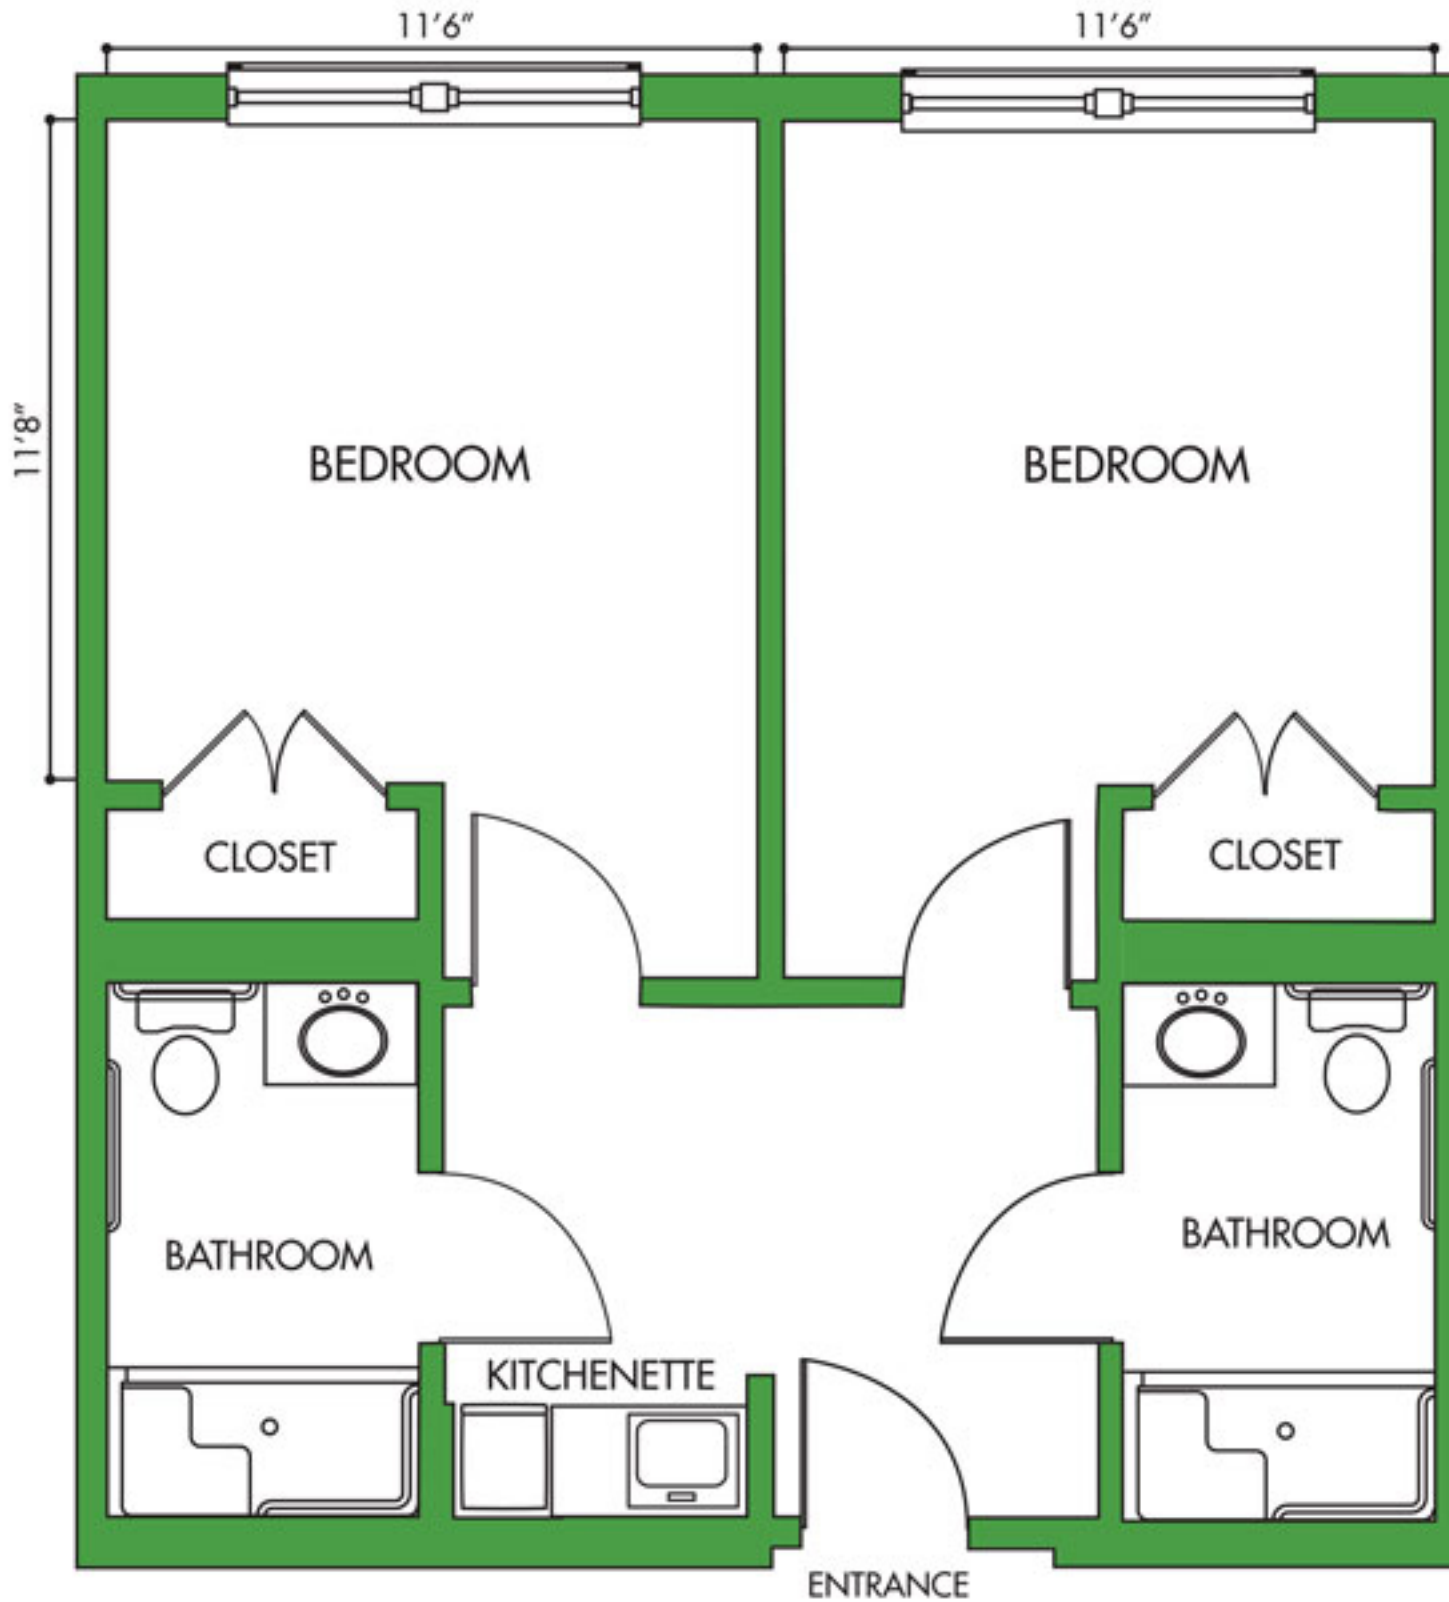

THE ESSEX
STUDIO SUITE

Artist's Rendering

477 Hungry Harbor Road | North Woodmere, NY 11581 | (516) 336.2600 | thebristal.com

The
Bristal
ASSISTED LIVING

THE PLAZA
ONE BEDROOM SUITE

Artist's Rendering

477 Hungry Harbor Road | North Woodmere, NY 11581 | (516) 336.2600 | thebristol.com

The
Bristol
ASSISTED LIVING

THE LUCERNE
TWO BEDROOM SUITE

THE RITZ
REFLECTIONS FRIENDSHIP SUITE

Artist's Rendering

477 Hungry Harbor Road | North Woodmere, NY 11581 | (516) 336.2600 | thebristol.com

The
Bristol
ASSISTED LIVING