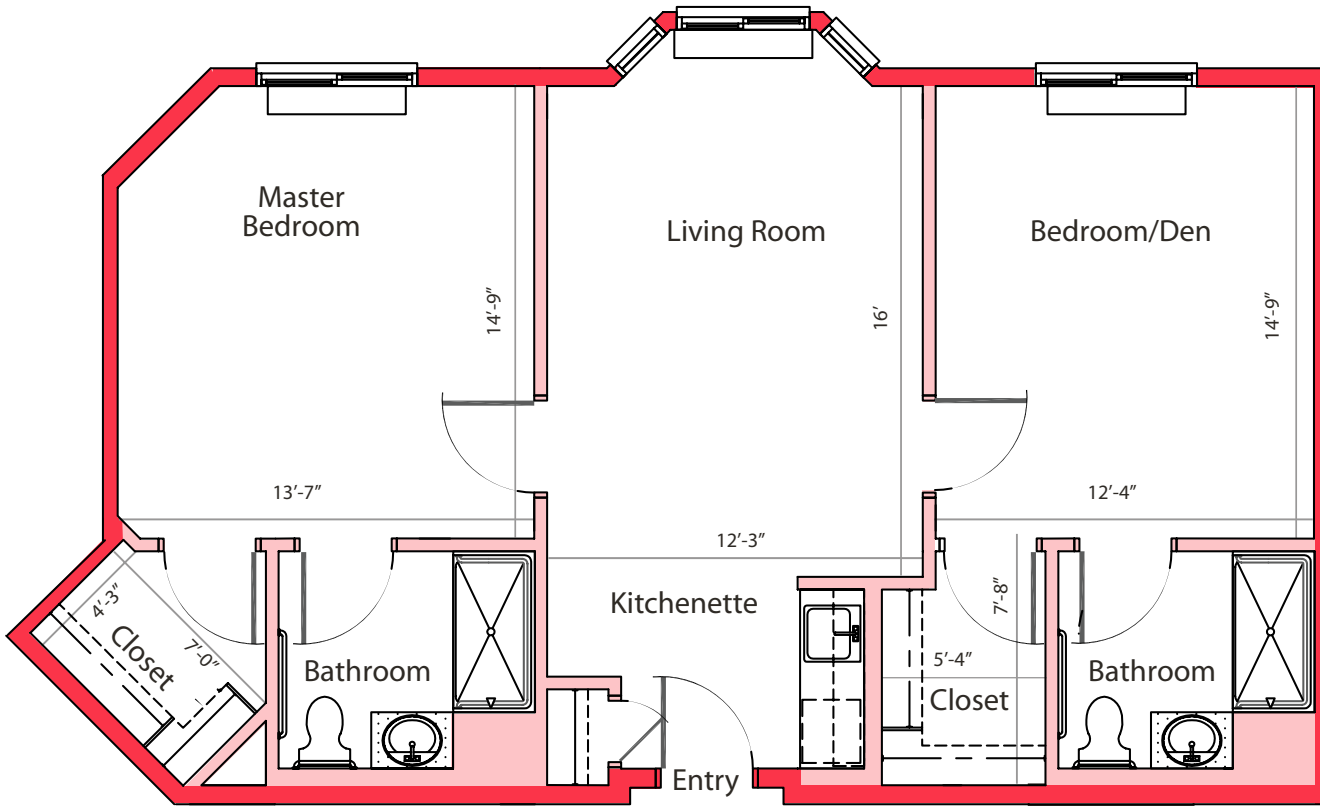

THE BRISTAL AT EAST NORTHPORT

THE CARLYLE
TWO BEDROOM

Artist's Rendering

760 Larkfield Road | East Northport, NY 11731 | (631) 858.0100 | thebristal.com

The
Bristal
ASSISTED LIVING