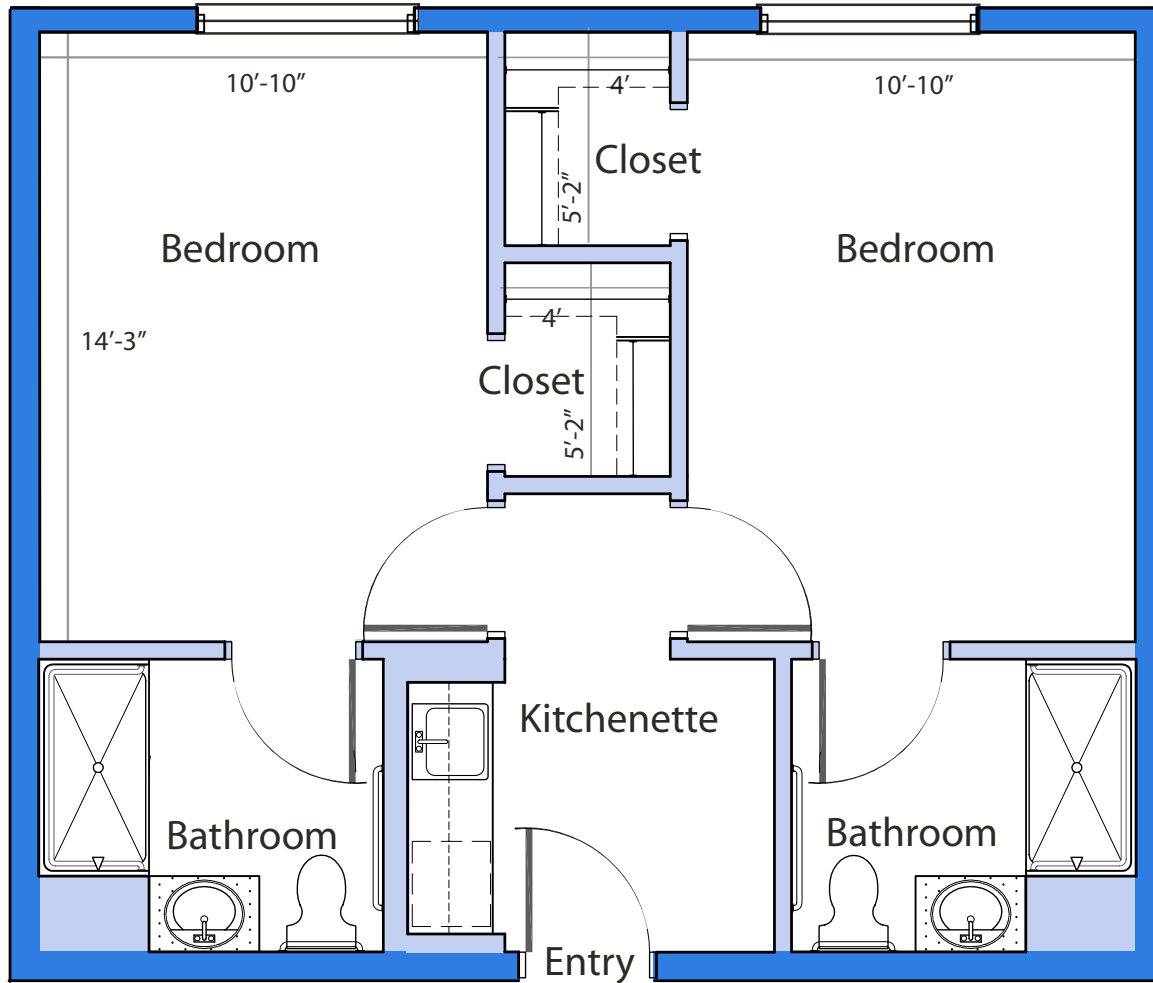

THE BRISTAL AT EAST NORTHPORT

THE DORAL  
REFLECTIONS SUITE

Artist's Rendering

760 Larkfield Road | East Northport, NY 11731 | (631) 858.0100 | thebristal.com

*The*  
**Bristal**  
ASSISTED LIVING