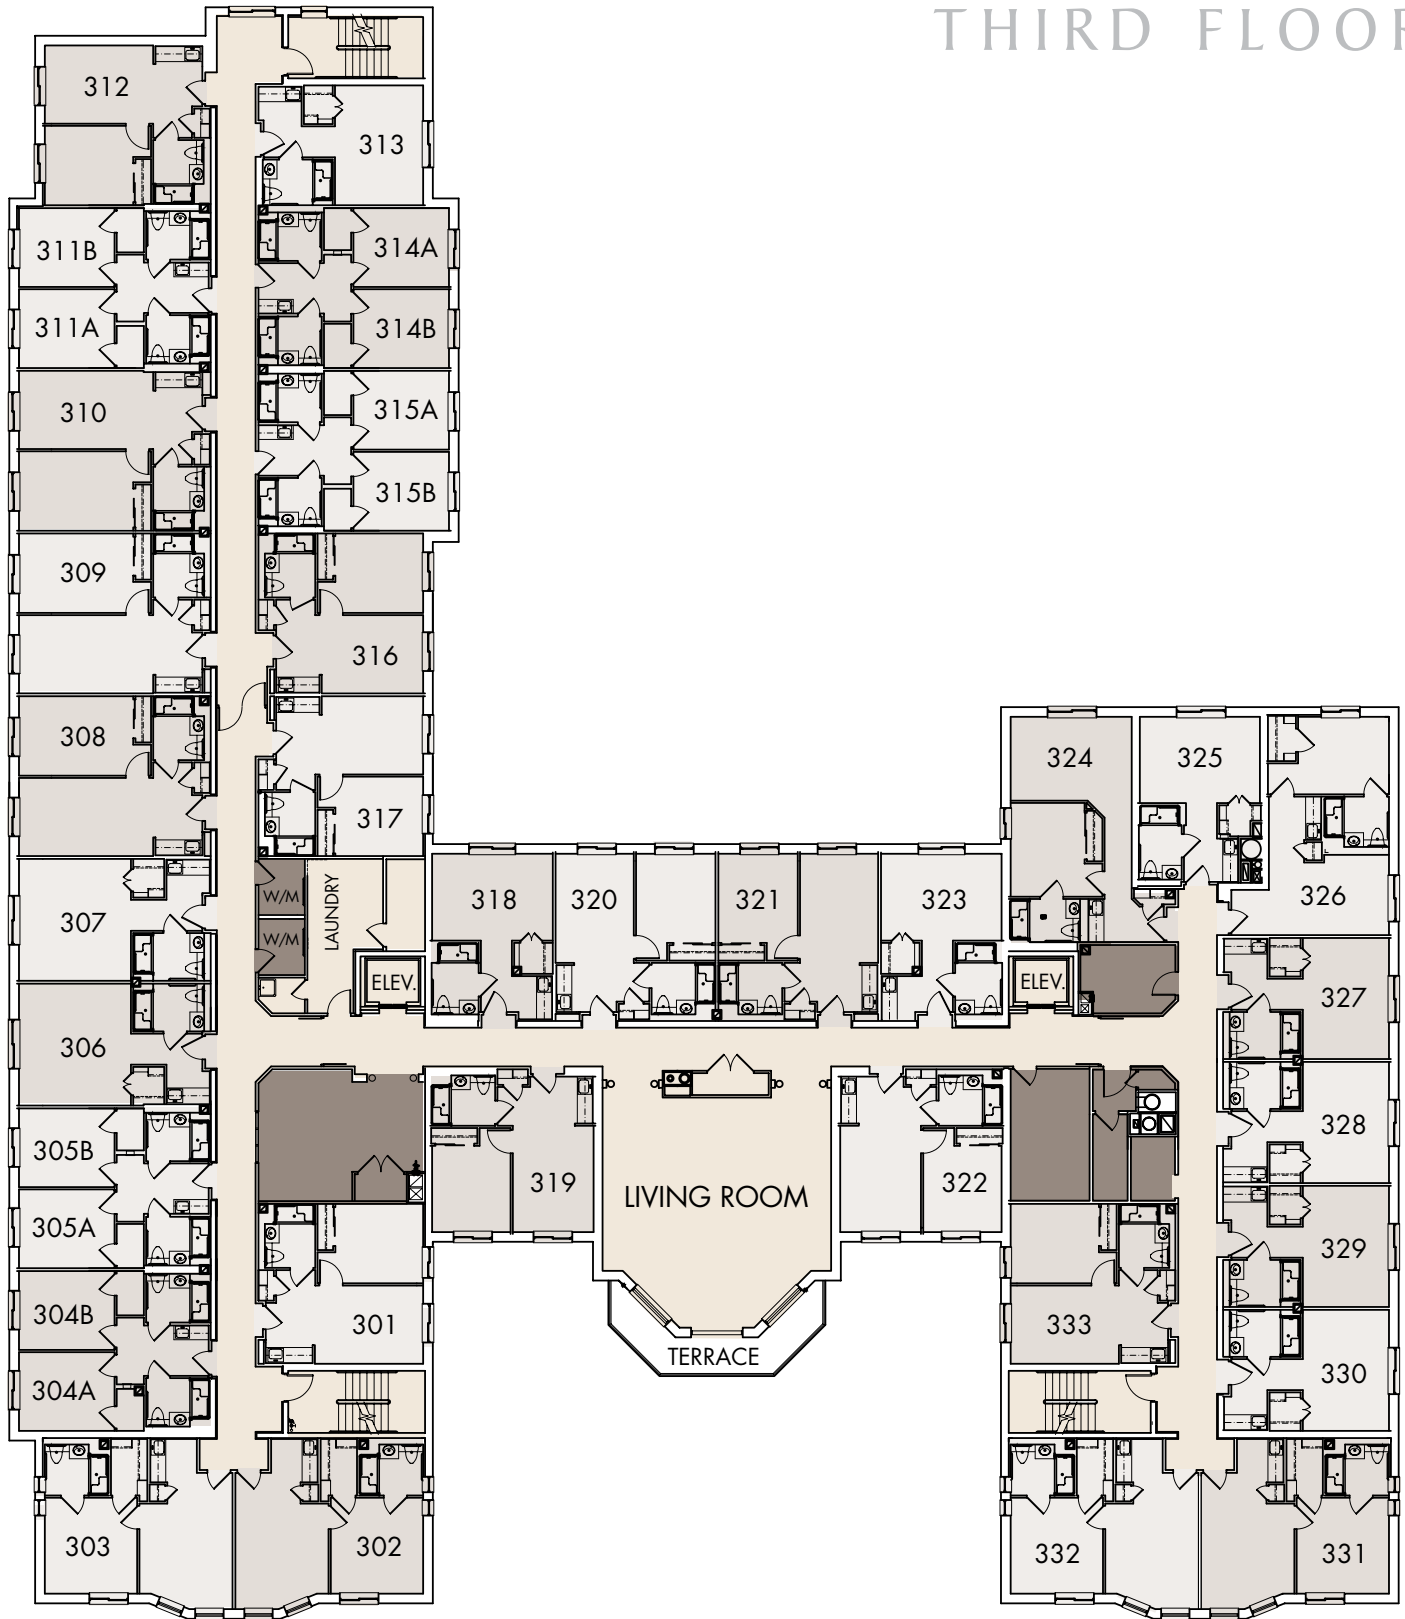

THIRD FLOOR

Artist's Rendering

THE BRISTAL AT WESTBURY
117 Post Avenue | Westbury, NY 11590 | (516) 333.9828

thebristal.com

ASSISTED LIVING