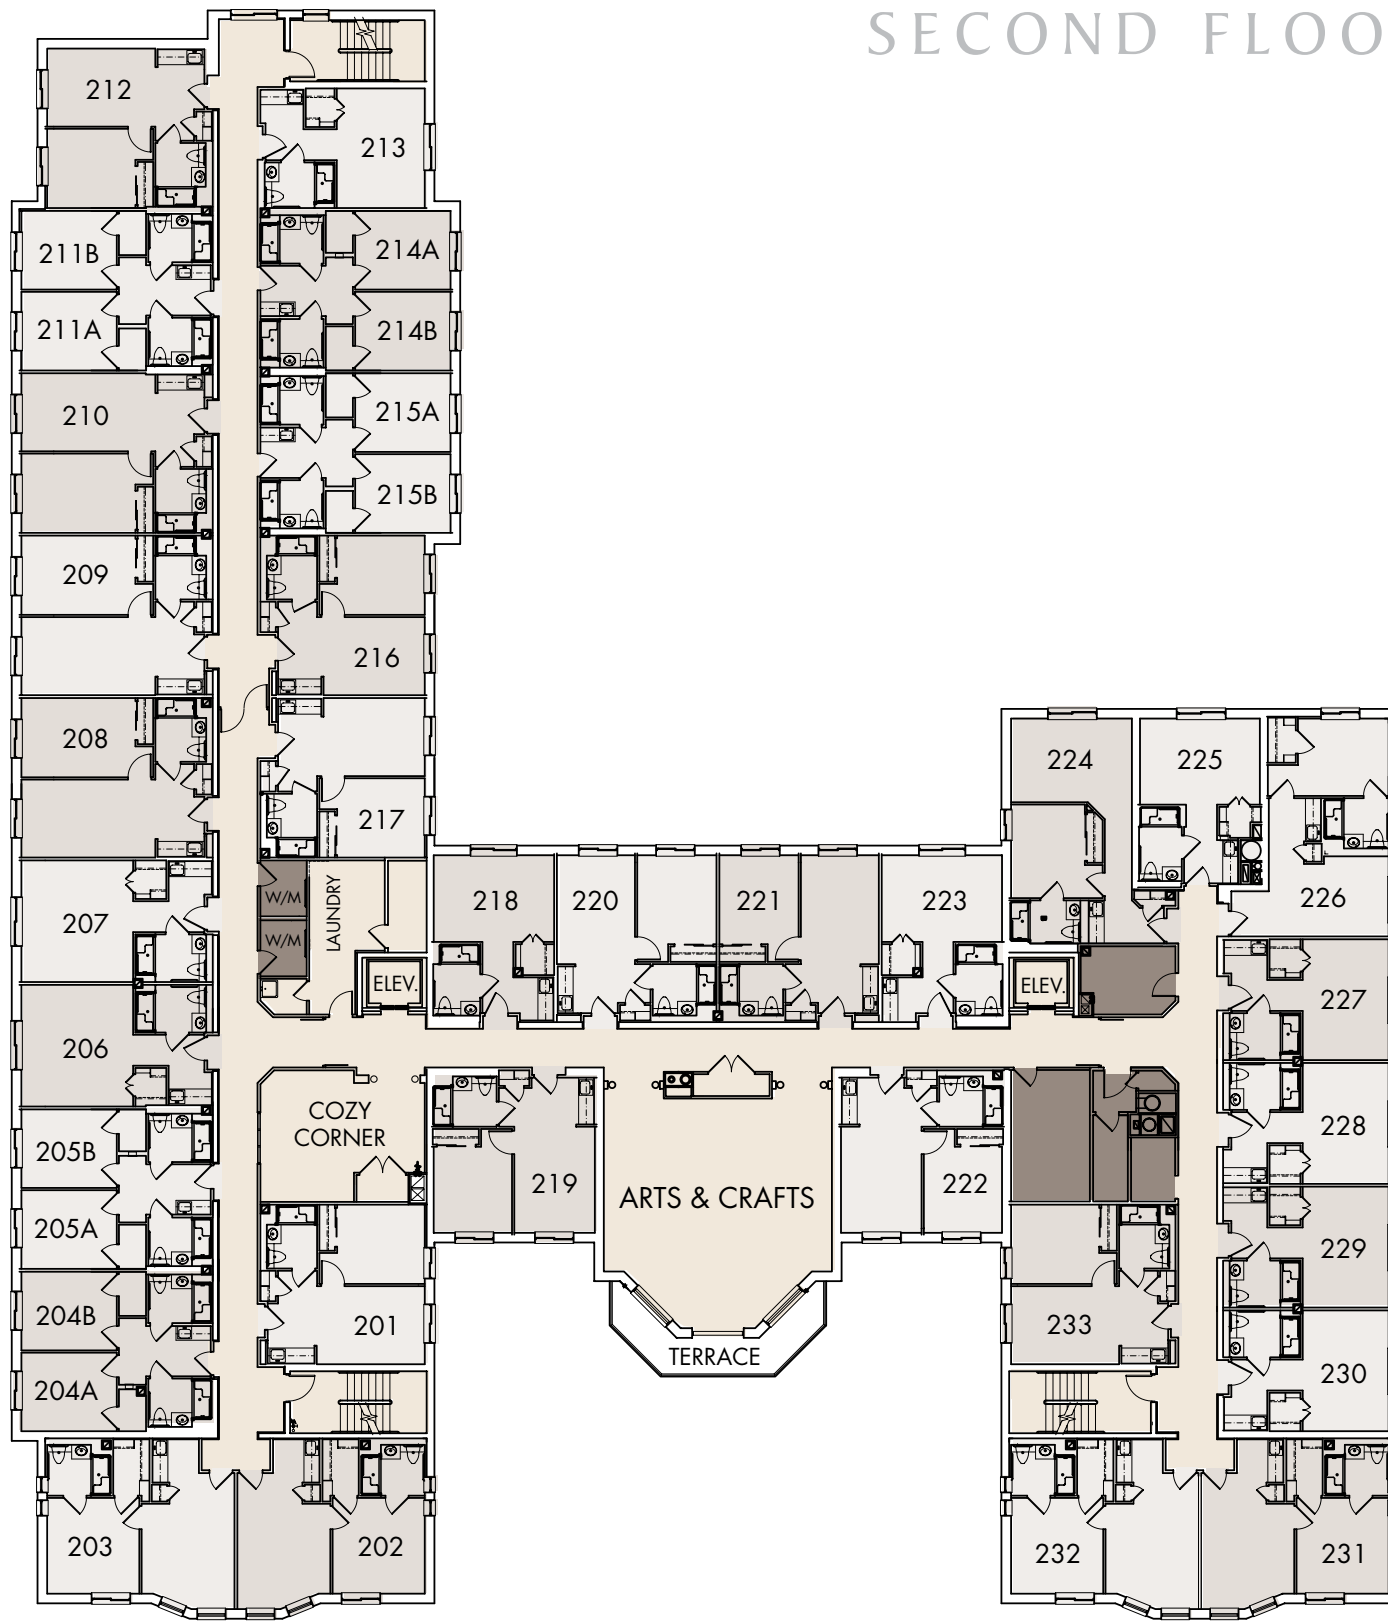

SECOND FLOOR

Artist's Rendering

THE BRISTAL AT WESTBURY
117 Post Avenue | Westbury, NY 11590 | (516) 333.9828

thebristol.com

ASSISTED LIVING