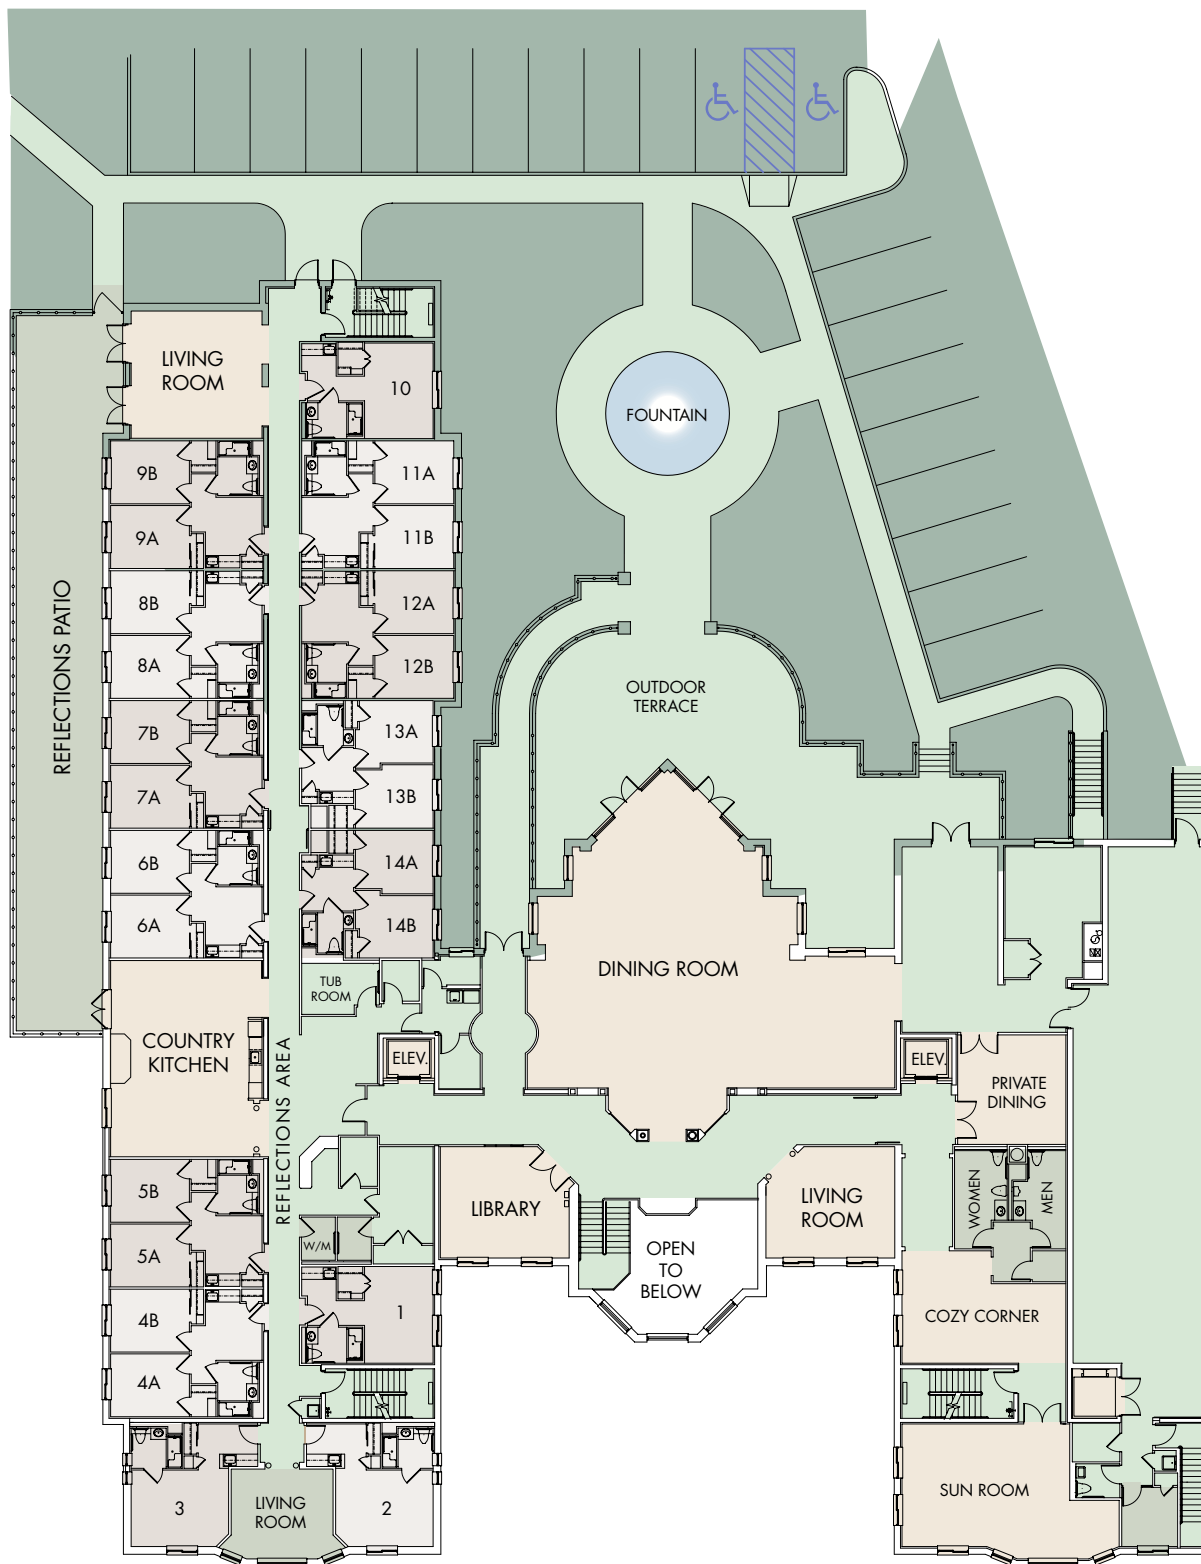

FIRST FLOOR

Artist's Rendering

THE BRISTAL AT WESTBURY  
117 Post Avenue | Westbury, NY 11590 | (516) 333.9828

[thebristol.com](http://thebristol.com)

ASSISTED LIVING