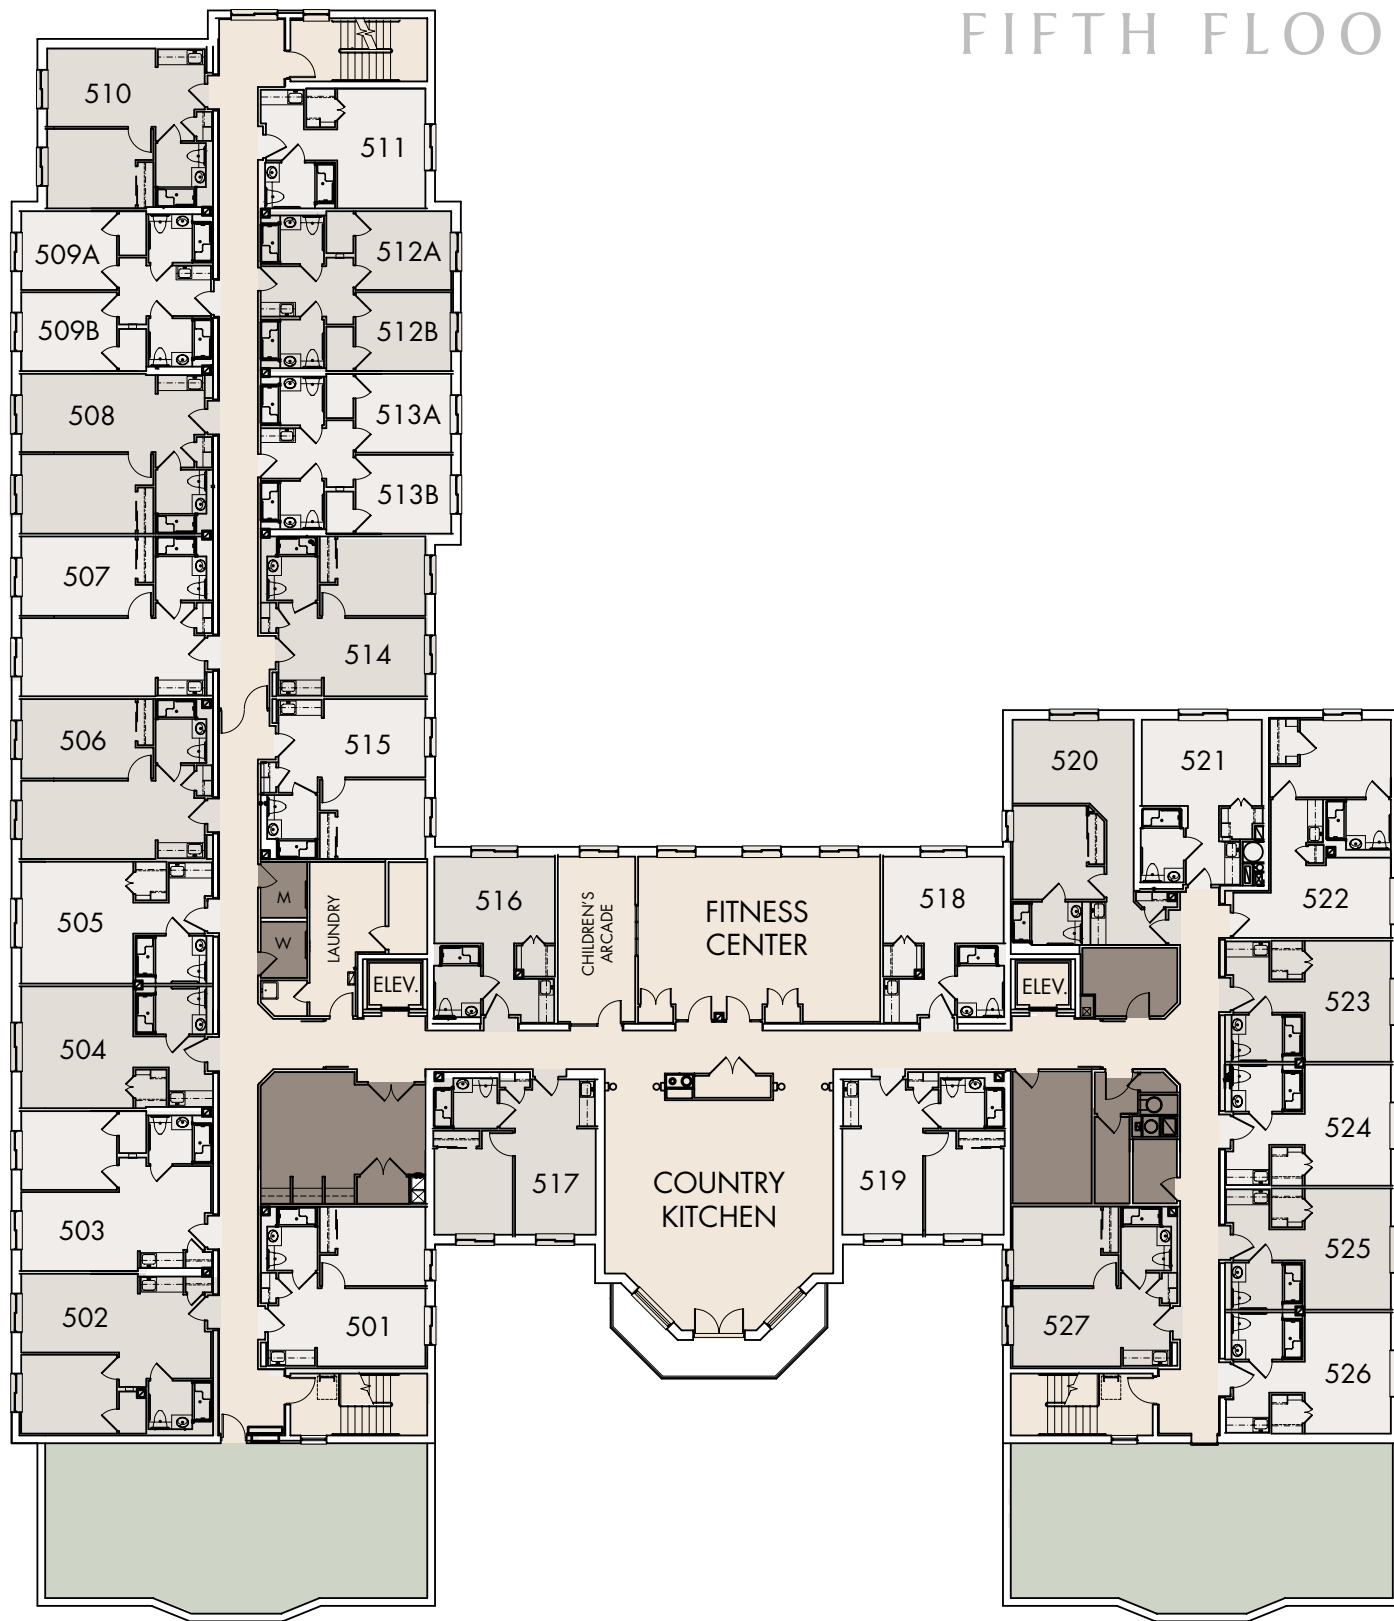

FIFTH FLOOR

Artist's Rendering

THE BRISTAL AT WESTBURY  
117 Post Avenue | Westbury, NY 11590 | (516) 333.9828

[thebristal.com](http://thebristal.com)

ASSISTED LIVING