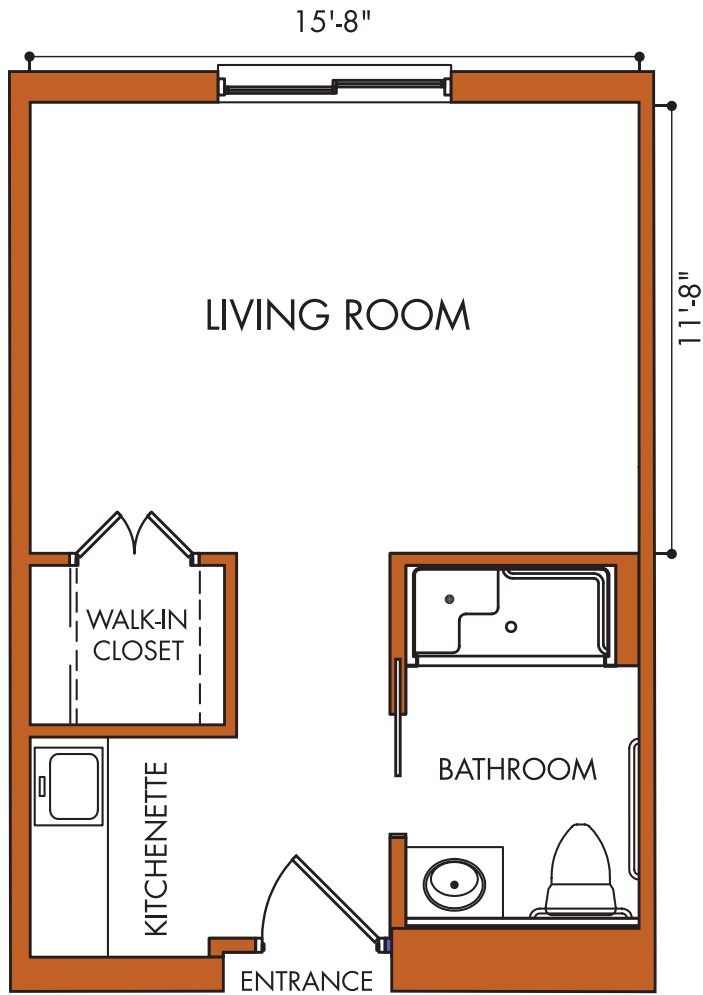

THE BRISTAL AT MASSAPEQUA

THE BERKLEY
STUDIO SUITE

Artist's Rendering

400 County Line Road | Massapequa, NY 11758 | (516) 691.0706 | thebristal.com

The
Bristal
ASSISTED LIVING