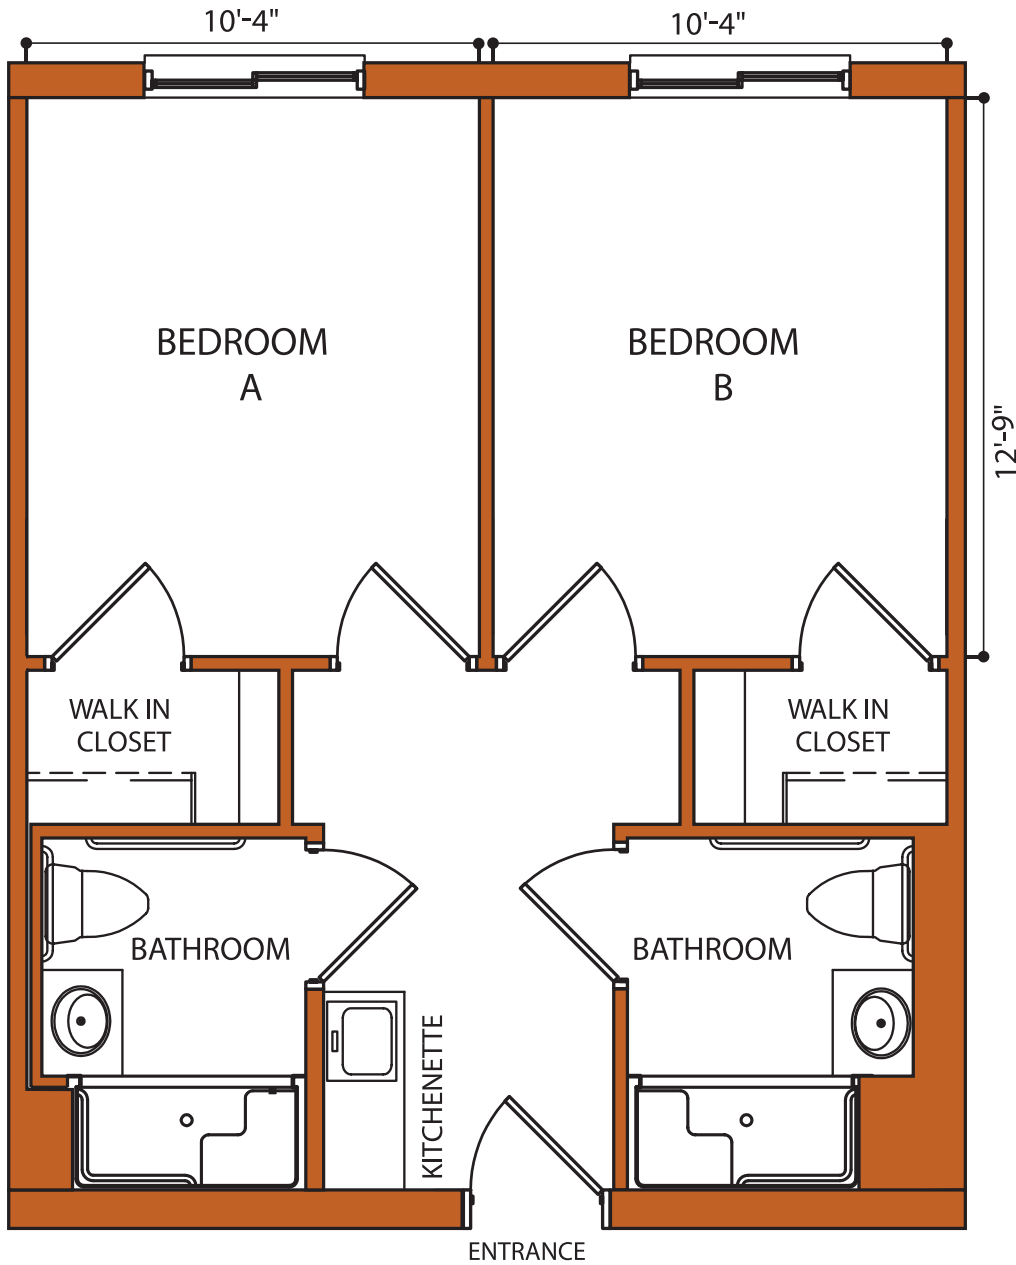

THE BRISTAL AT MASSAPEQUA

THE ASHLEY REFLECTIONS SUITE

Artist's Rendering

400 County Line Road | Massapequa, NY 11758 | (516) 691.0706 | thebristal.com

The
Bristal
ASSISTED LIVING