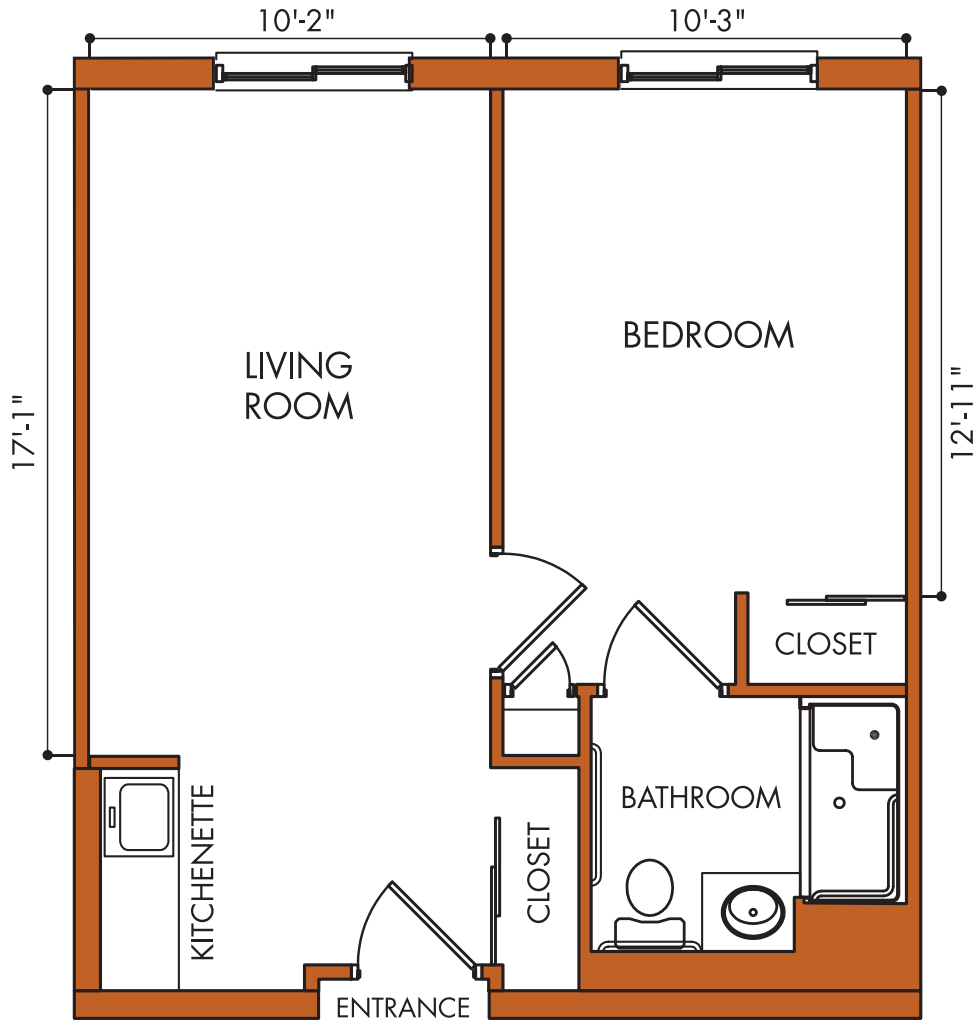

THE BRISTAL AT MASSAPEQUA

THE CARLYLE
ONE BEDROOM

Artist's Rendering

400 County Line Road | Massapequa, NY 11758 | (516) 691.0706 | thebristal.com

The
Bristal
ASSISTED LIVING