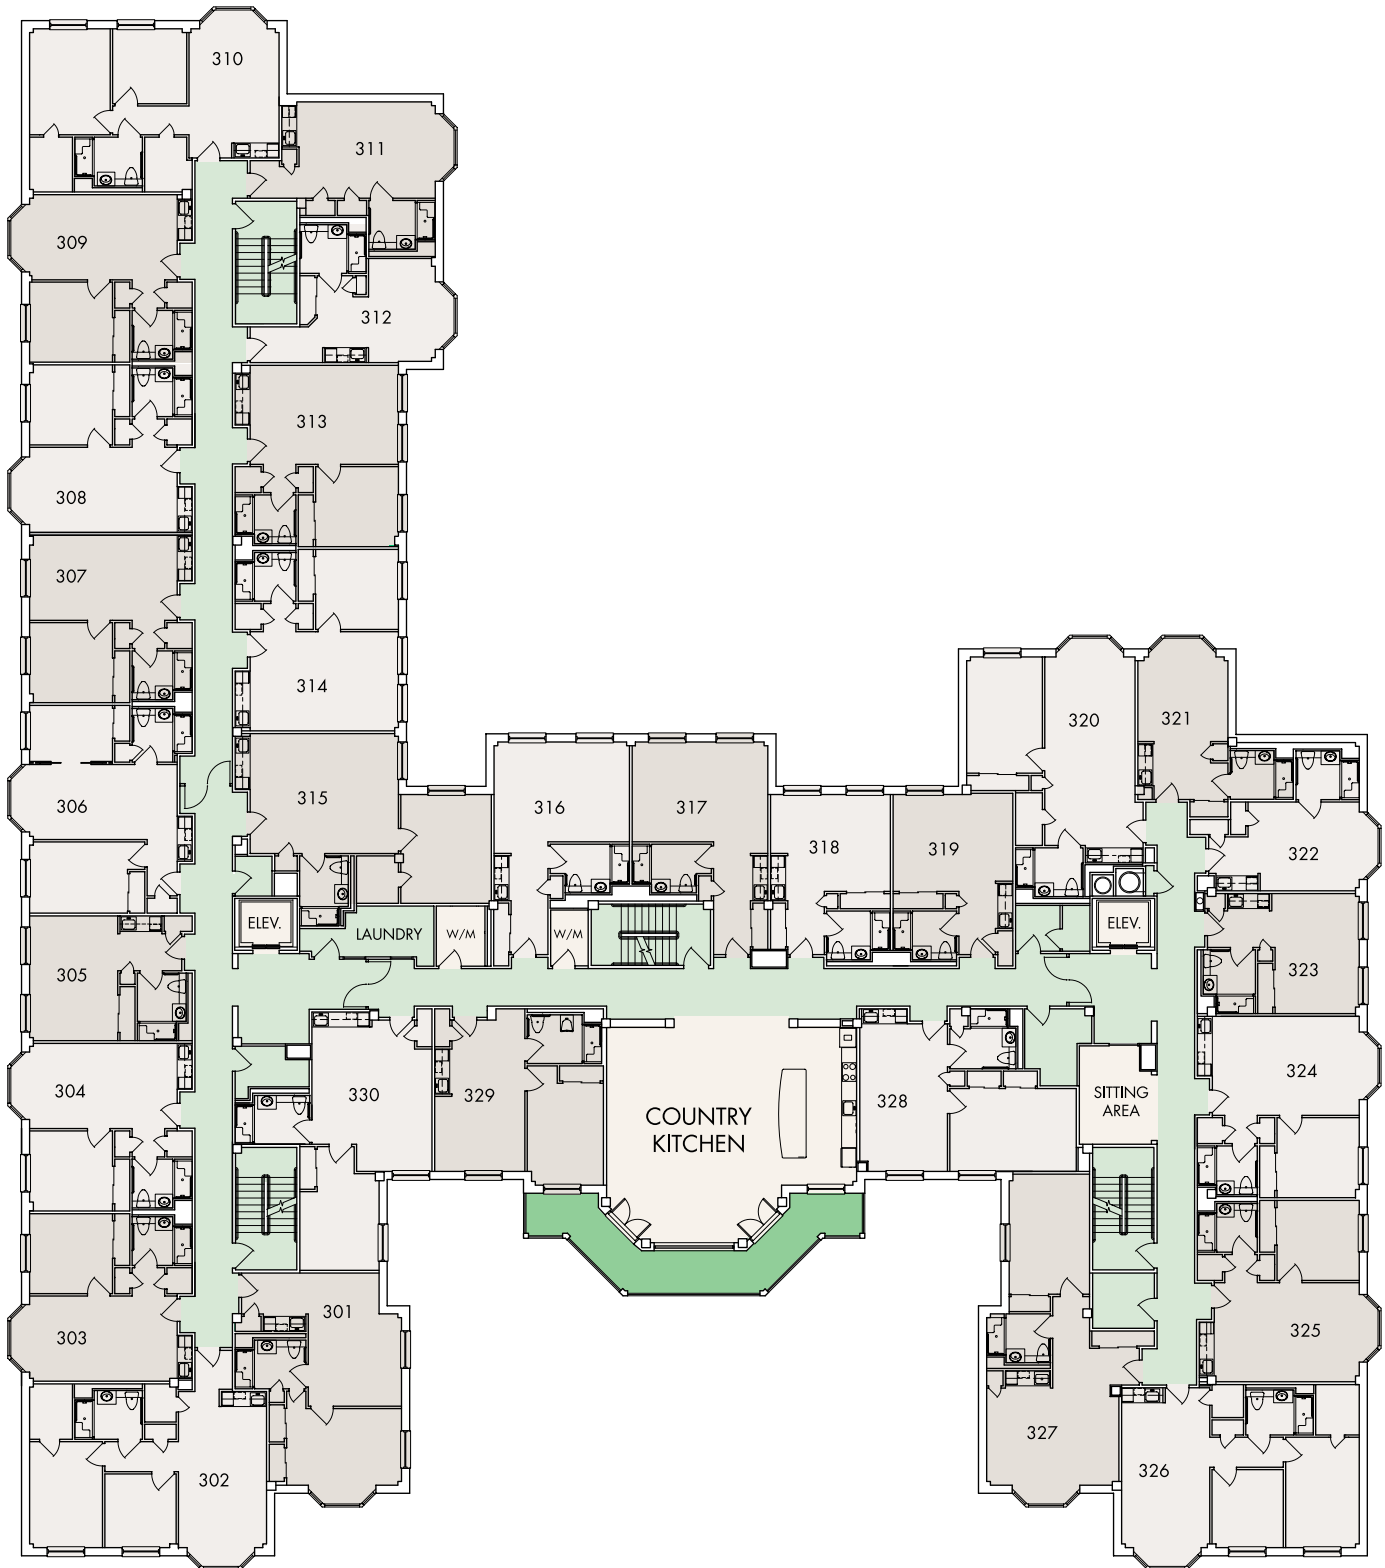

THIRD FLOOR

Artist's Rendering

THE BRISTAL AT EAST MEADOW  
40 Merrick Avenue | East Meadow, NY 11554 | 516.542.0800

[thebristol.com](http://thebristol.com)

ASSISTED LIVING