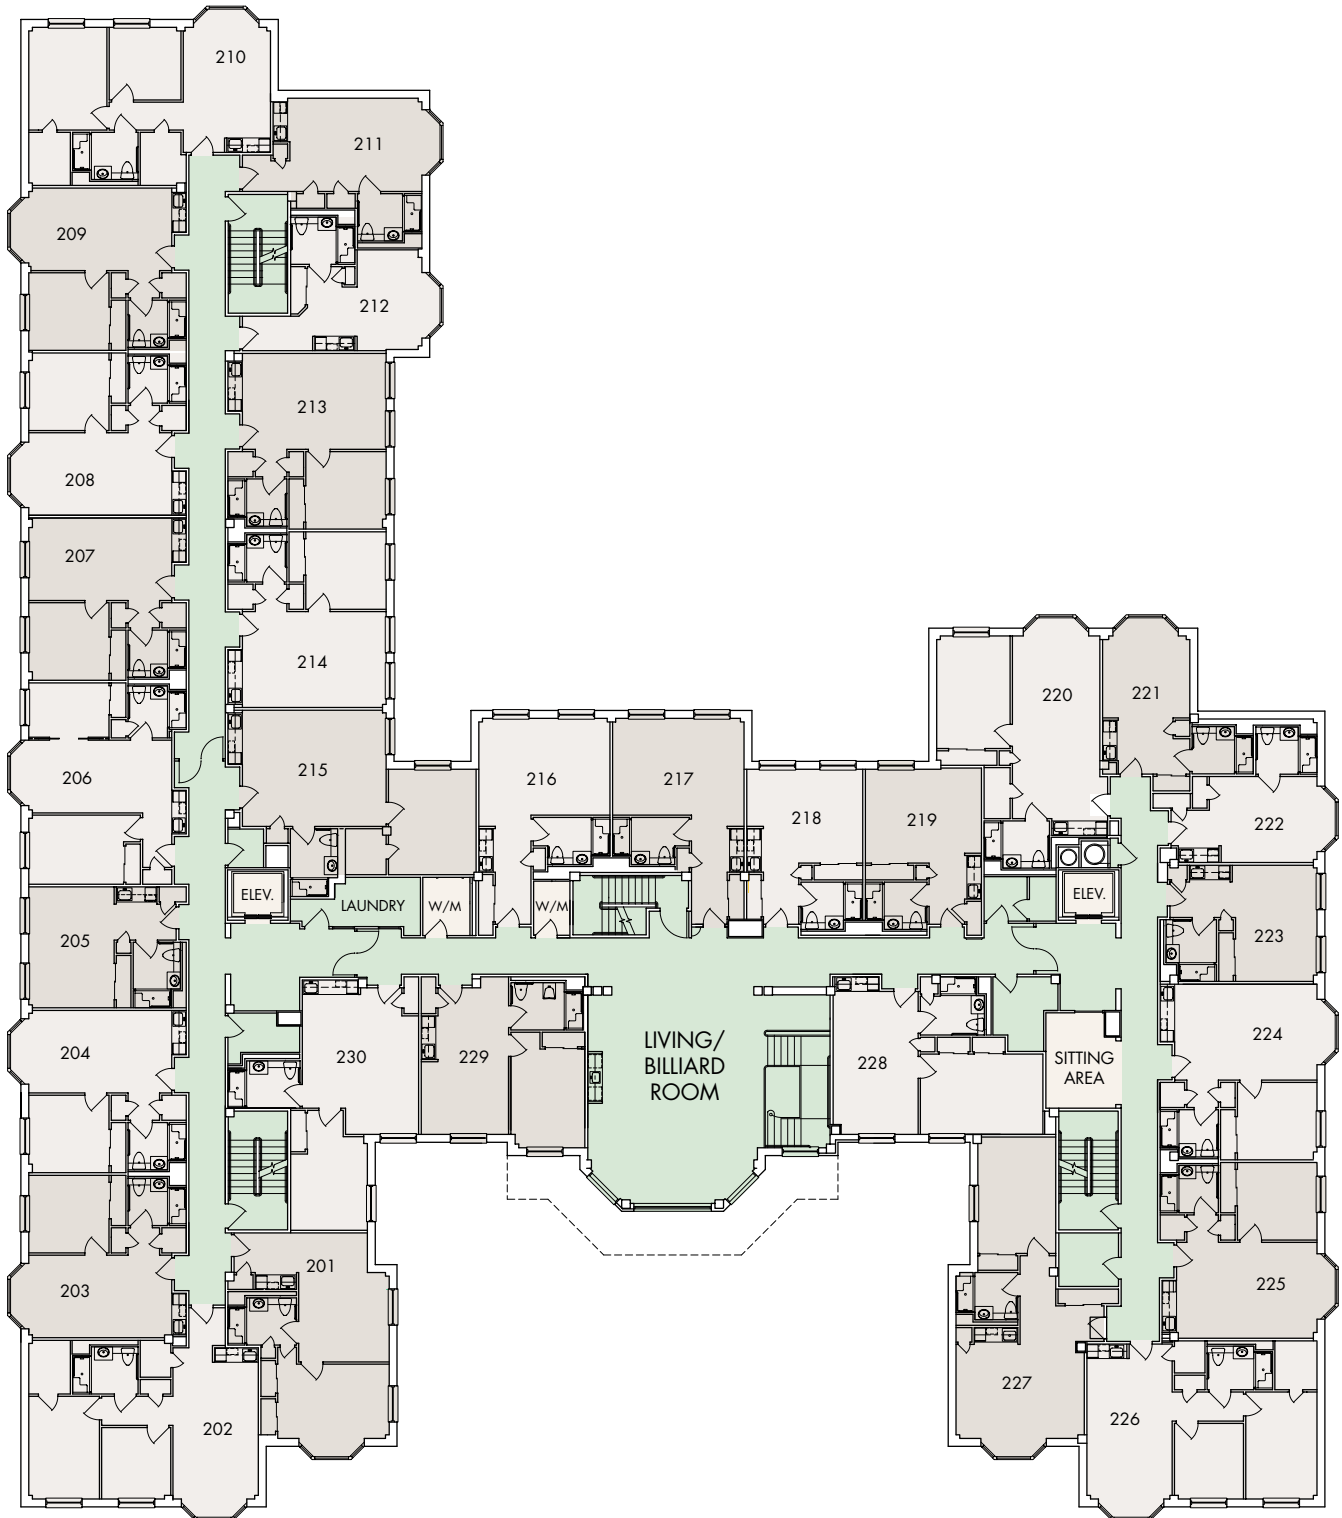

SECOND FLOOR

Artist's Rendering

THE BRISTAL AT EAST MEADOW
40 Merrick Avenue | East Meadow, NY 11554 | 516.542.0800

thebristol.com

ASSISTED LIVING