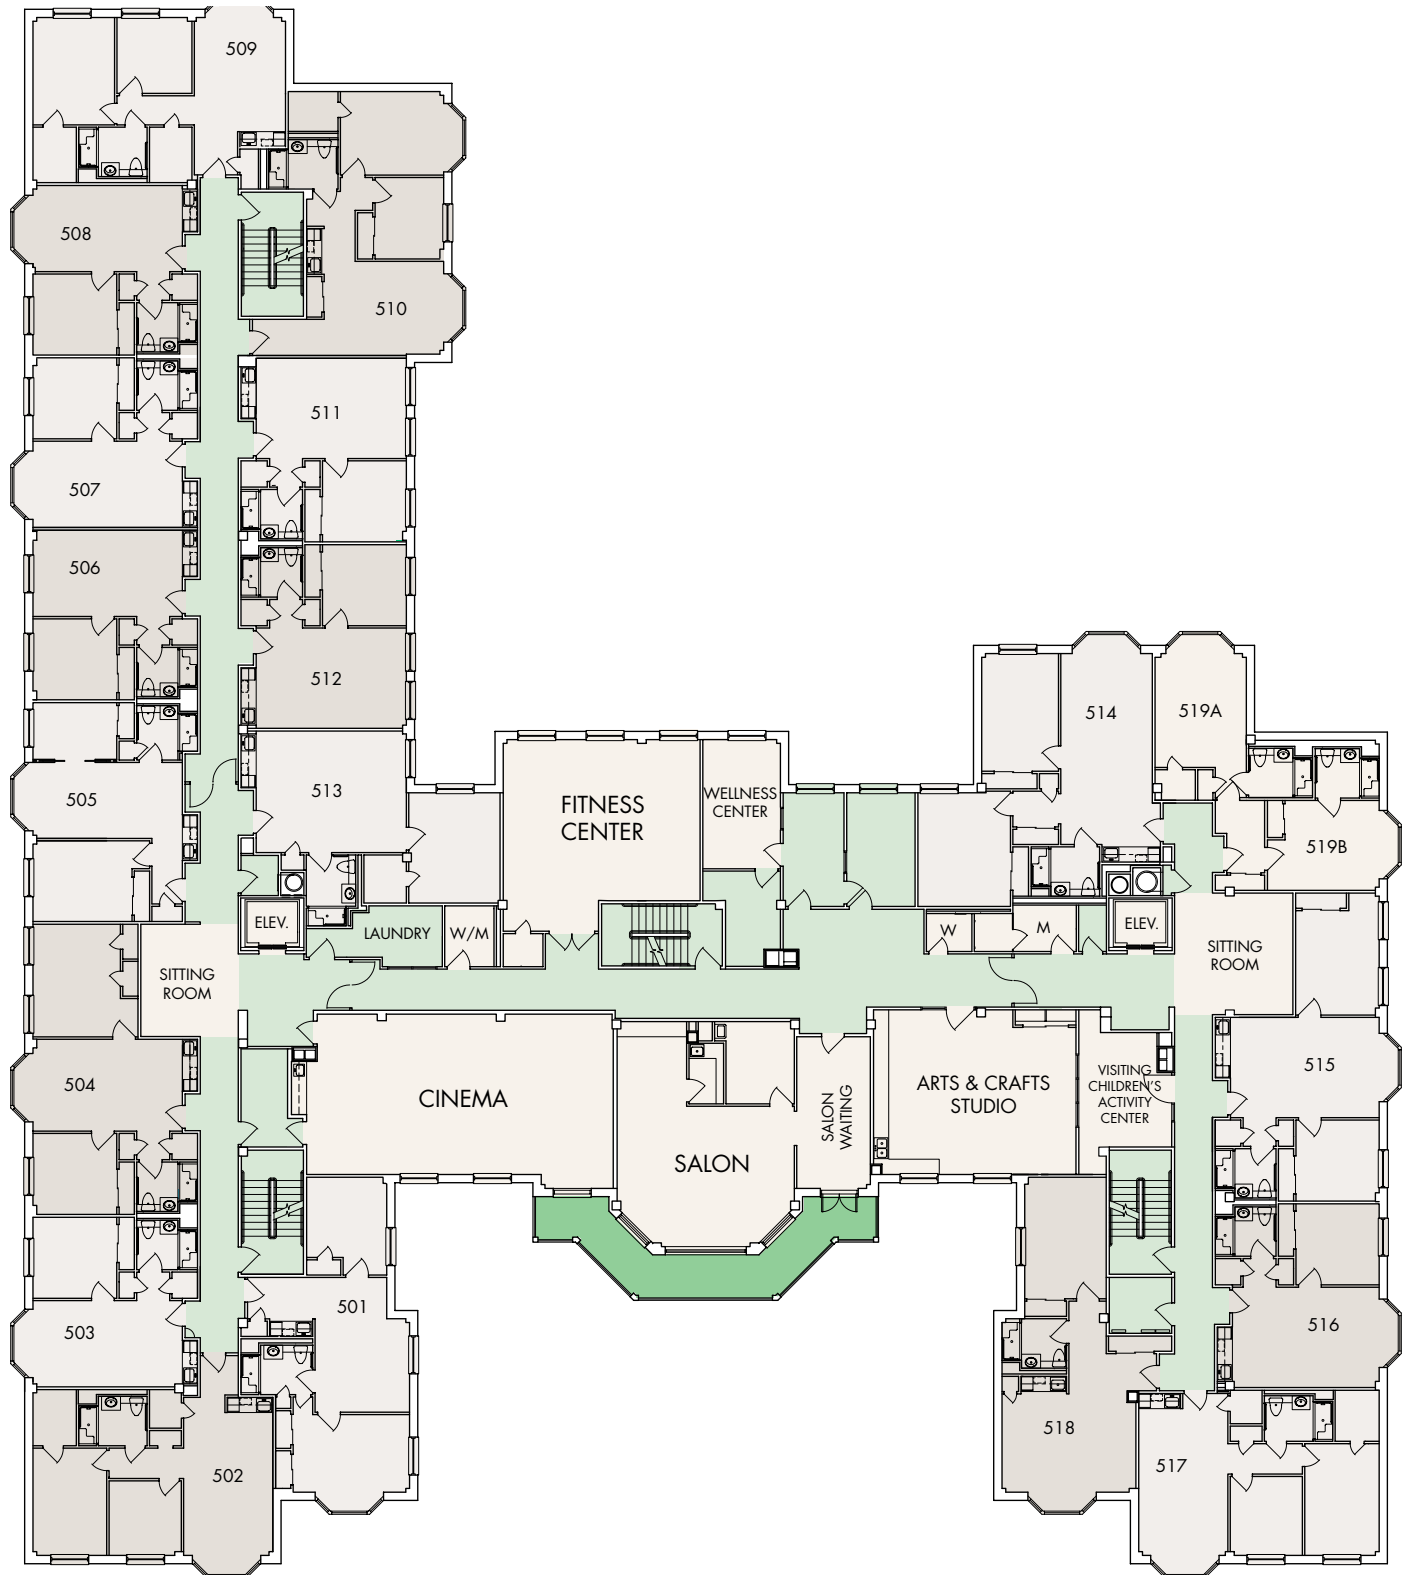

PENTHOUSE

Artist's Rendering

THE BRISTAL AT EAST MEADOW  
40 Merrick Avenue | East Meadow, NY 11554 | 516.542.0800

[thebristol.com](http://thebristol.com)

ASSISTED LIVING