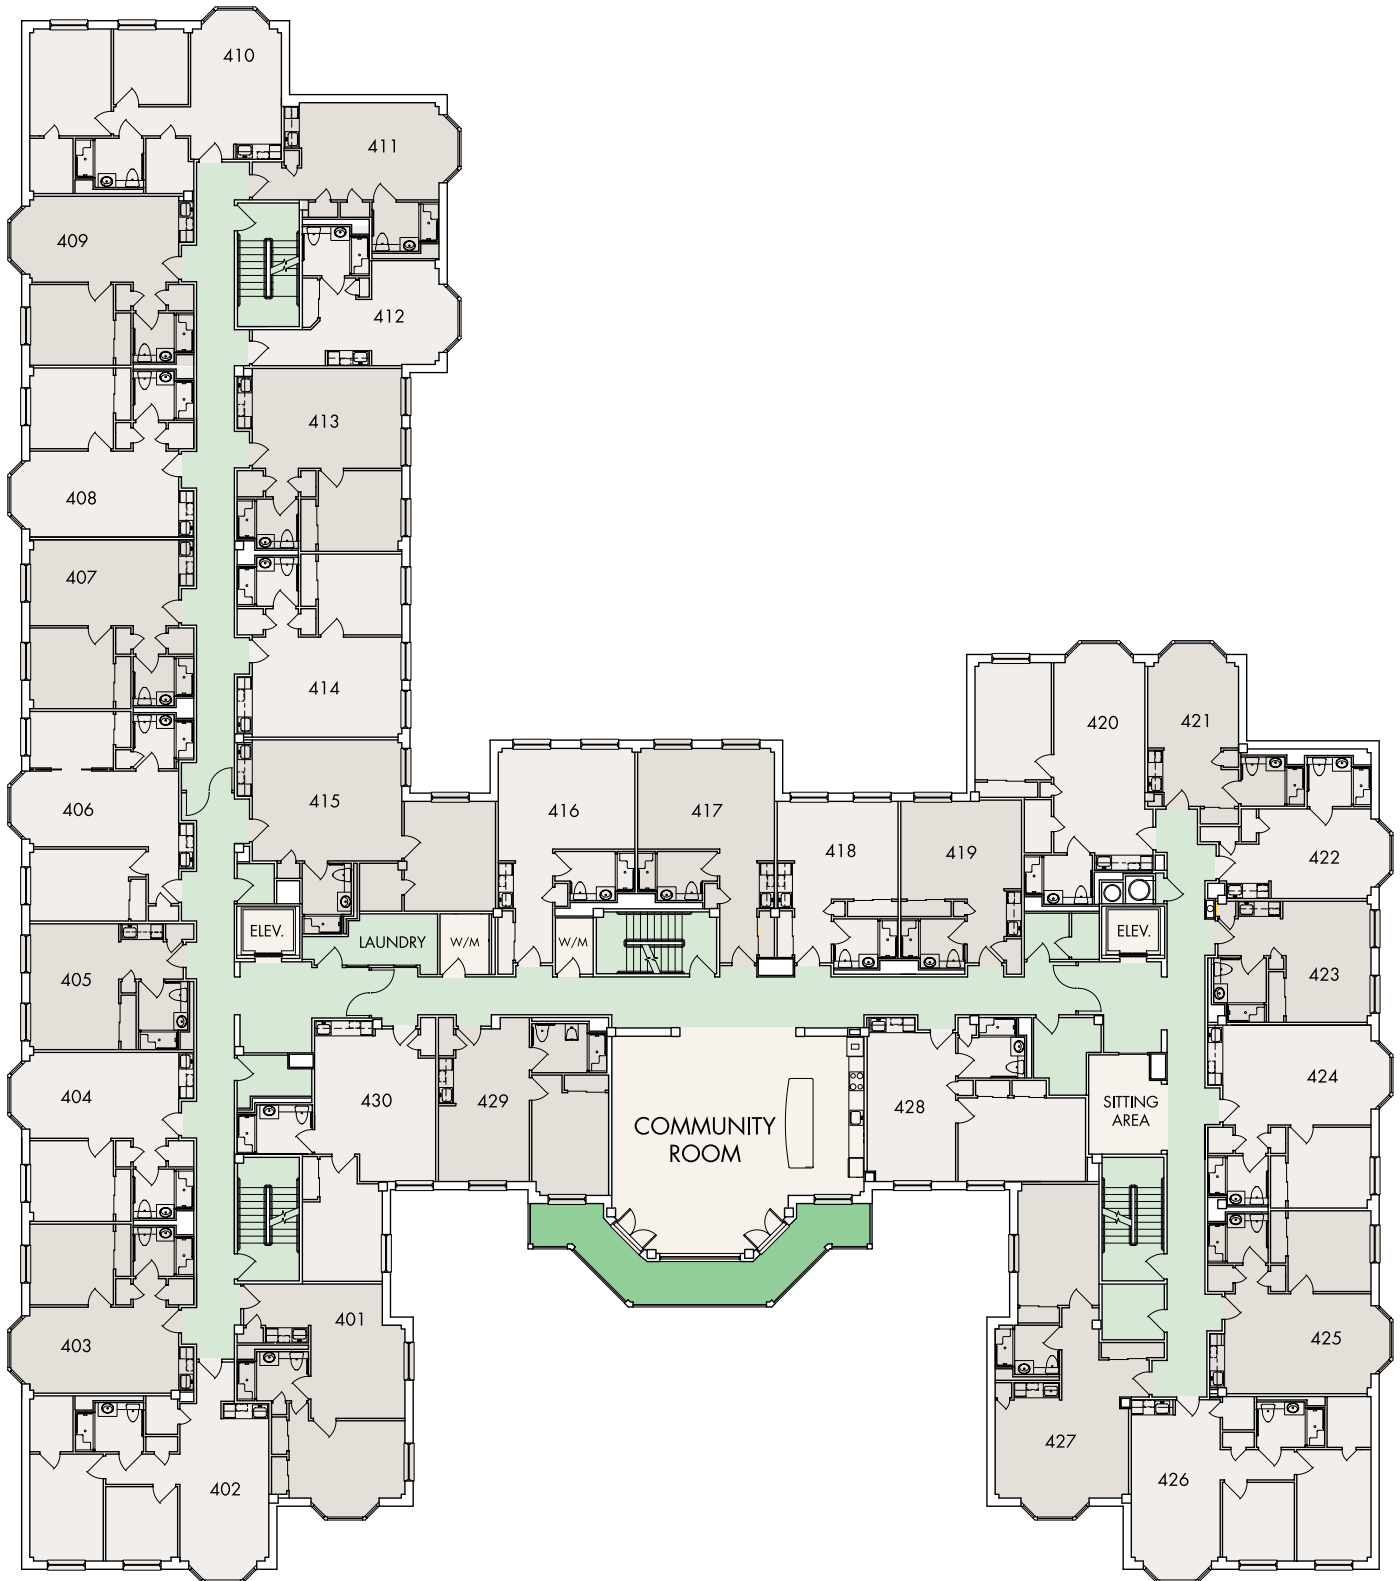

FOURTH FLOOR

Artist's Rendering

THE BRISTAL AT EAST MEADOW
40 Merrick Avenue | East Meadow, NY 11554 | 516.542.0800

thebristal.com

ASSISTED LIVING