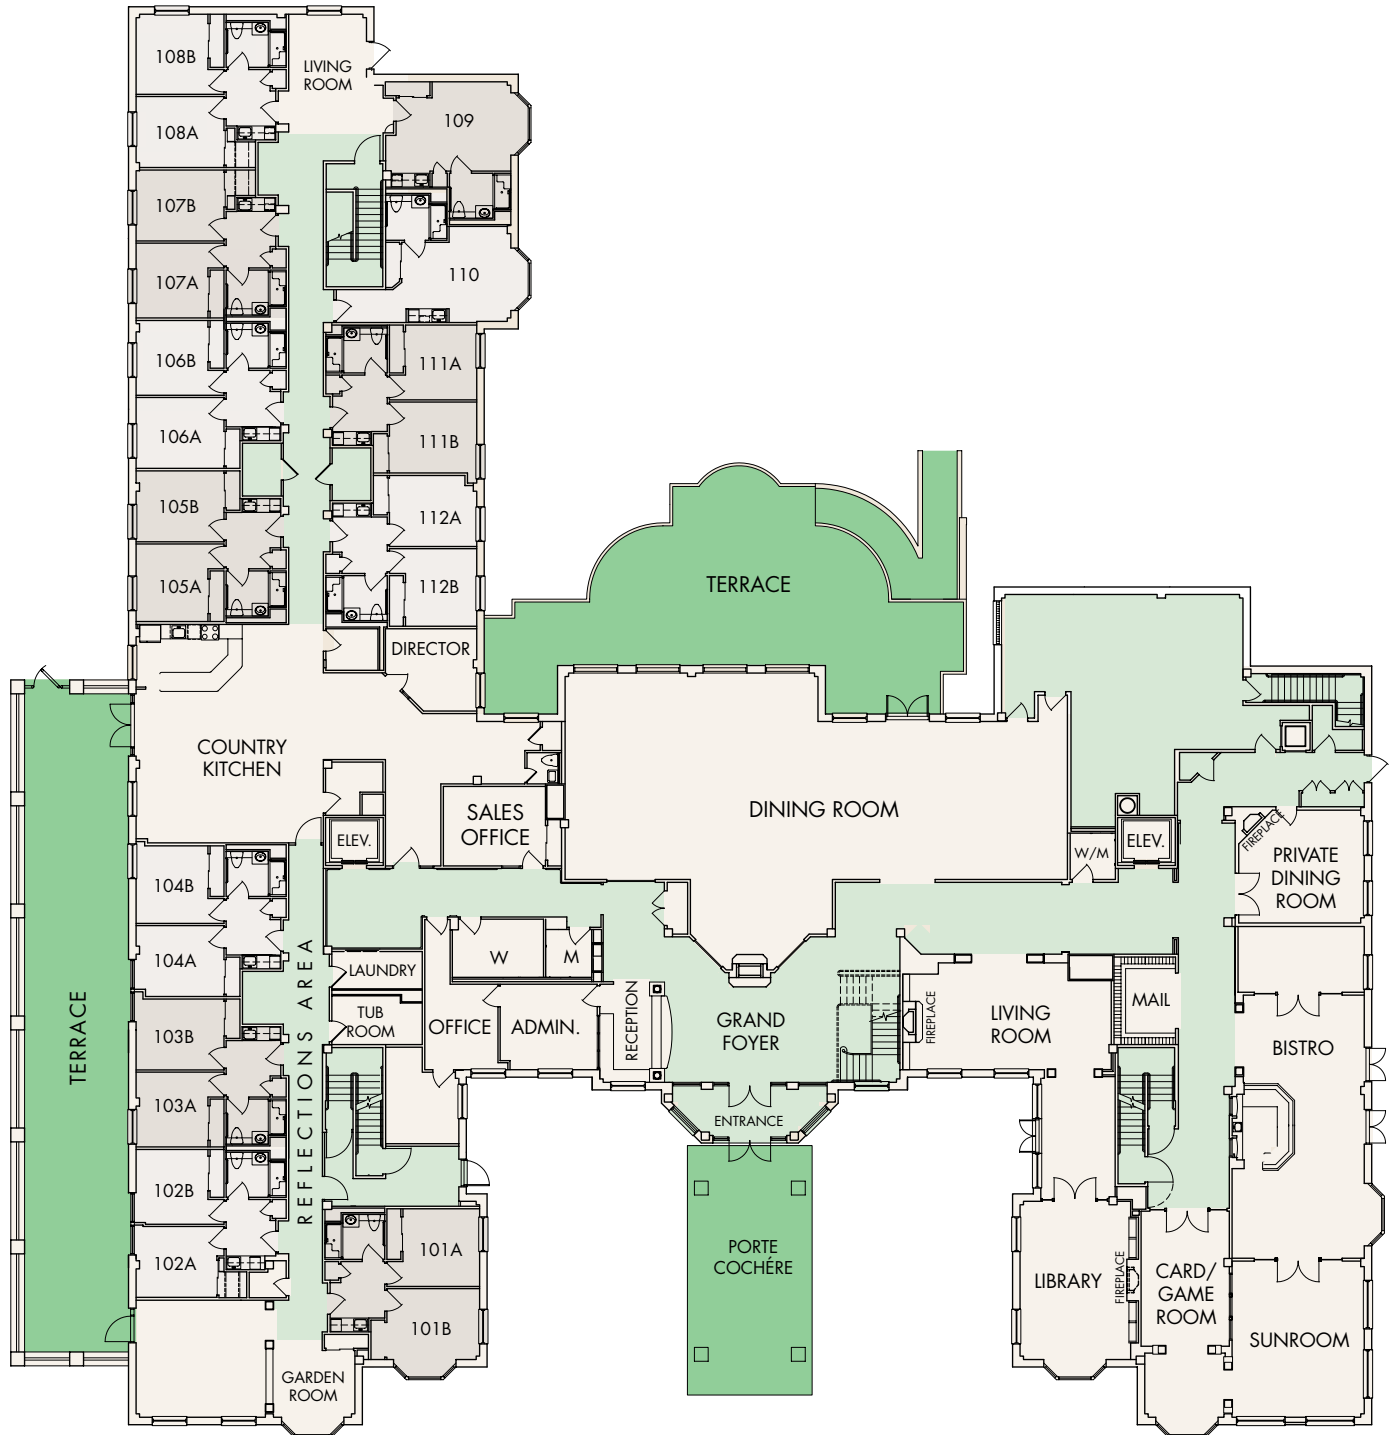

FIRST FLOOR

Artist's Rendering

THE BRISTAL AT EAST MEADOW
40 Merrick Avenue | East Meadow, NY 11554 | 516.542.0800

thebristol.com

ASSISTED LIVING