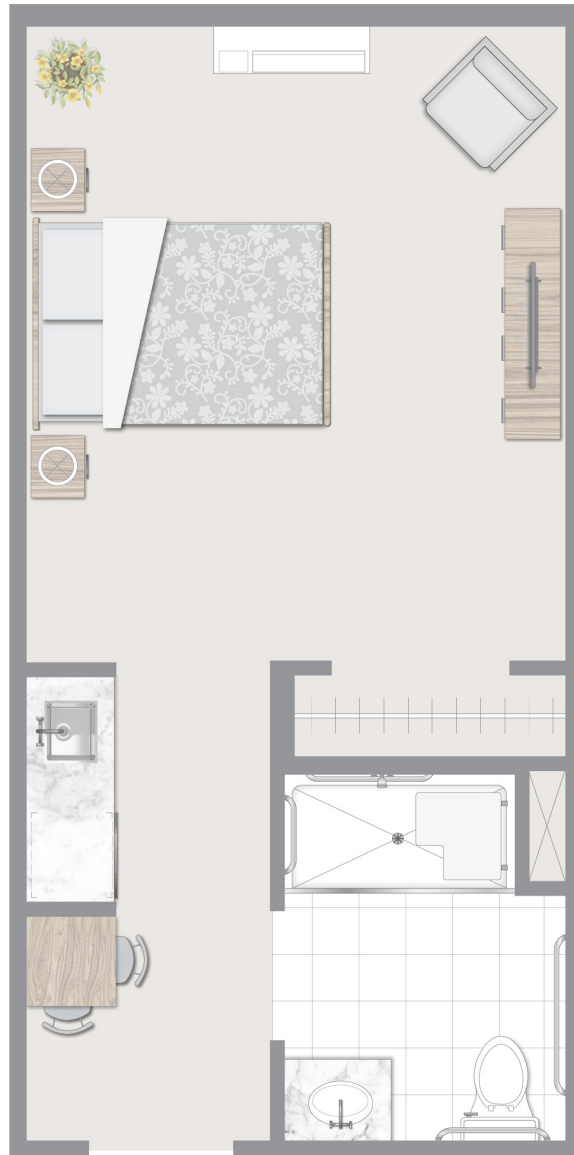

THE BRISTAL AT BETHPAGE

THE ASHLEY
STUDIO SUITE
274 SQ. FT. - 368 SQ. FT.

THE BRISTAL AT BETHPAGE

THE BENTLEY
STUDIO SUITE
327 SQ. FT. - 404 SQ. FT.

1075 Stewart Avenue | Bethpage, NY 11714 | (516) 595.7800 | thebristal.com

The
Bristal
ASSISTED LIVING

THE BRISTAL AT BETHPAGE

THE CARLYLE **ONE BEDROOM SUITE** 565 SQ. FT. - 669 SQ. FT.

THE BRISTAL AT BETHPAGE

THE DORAL REFLECTIONS STUDIO SUITE 275 SQ. FT. - 311 SQ. FT.

1075 Stewart Avenue | Bethpage, NY 11714 | (516) 595.7800 | thebristal.com