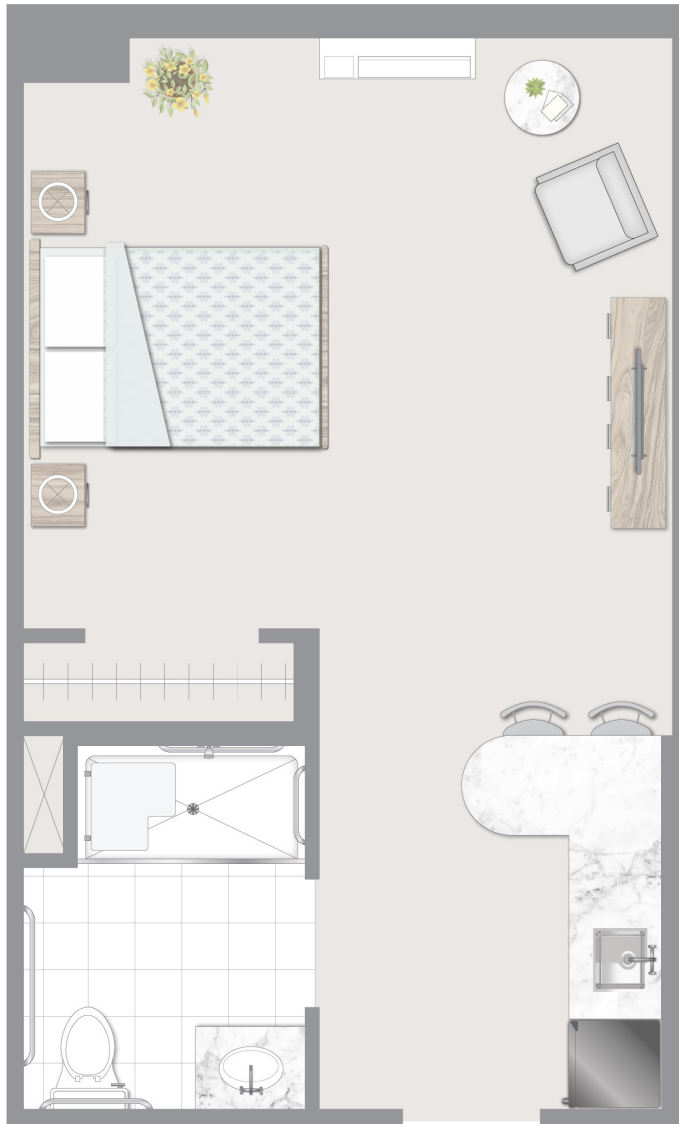

THE BRISTAL AT BETHPAGE

THE ASHLEY
STUDIO SUITE
274 SQ. FT. - 368 SQ. FT.

THE BRISTAL AT BETHPAGE

THE BENTLEY
STUDIO SUITE
327 SQ. FT. - 404 SQ. FT.

1075 Stewart Avenue | Bethpage, NY 11714 | (516) 595.7800 | thebristal.com

The
Bristal
ASSISTED LIVING

THE BRISTAL AT BETHPAGE

THE CARLYLE **ONE BEDROOM SUITE** 565 SQ. FT. - 669 SQ. FT.

THE BRISTAL AT BETHPAGE

THE DORAL REFLECTIONS STUDIO SUITE 275 SQ. FT. - 311 SQ. FT.

1075 Stewart Avenue | Bethpage, NY 11714 | (516) 595.7800 | thebristal.com