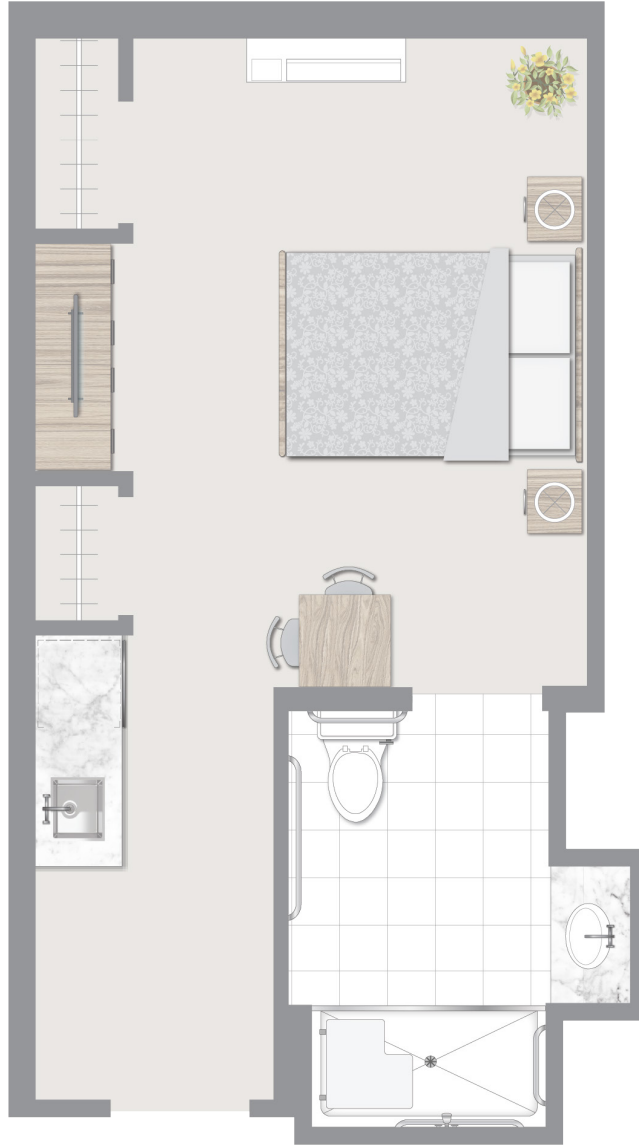

THE BRISTAL AT BETHPAGE

THE ASHLEY
STUDIO SUITE
274 SQ. FT. - 368 SQ. FT.

THE BRISTAL AT BETHPAGE

THE BENTLEY
STUDIO SUITE
327 SQ. FT. - 404 SQ. FT.

1075 Stewart Avenue | Bethpage, NY 11714 | (516) 595.7800 | thebristal.com

The
Bristal
ASSISTED LIVING

THE BRISTAL AT BETHPAGE

THE CARLYLE **ONE BEDROOM SUITE** 565 SQ. FT. - 669 SQ. FT.

THE BRISTAL AT BETHPAGE

THE DORAL REFLECTIONS STUDIO SUITE 275 SQ. FT. - 311 SQ. FT.

1075 Stewart Avenue | Bethpage, NY 11714 | (516) 595.7800 | thebristal.com